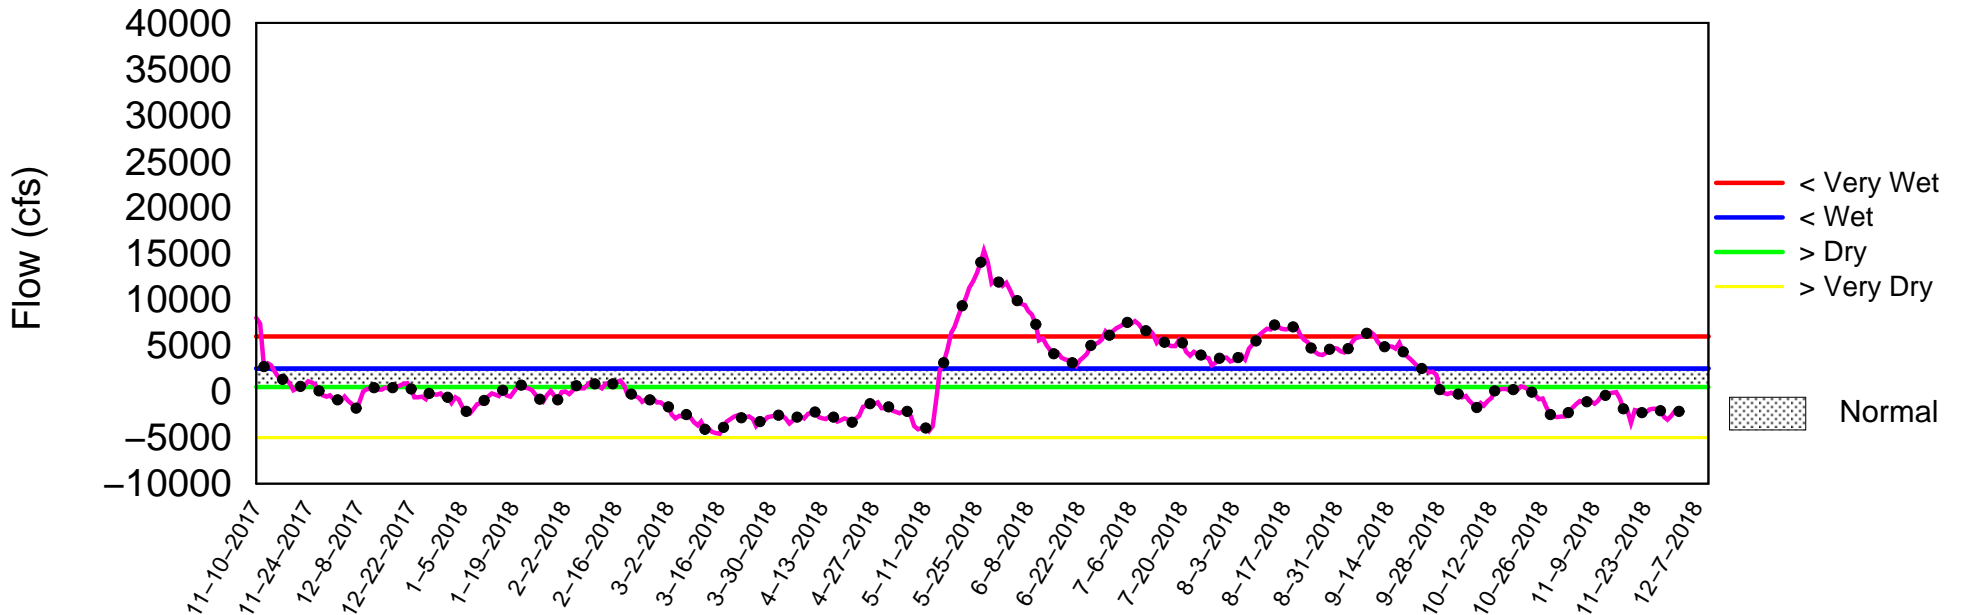

Tributary Basin Condition Indicators as of December 03 2018

Palmer Index

Lake Okeechobee Net Inflow (LONIN) 14-day Running Average

Mon Dec 03 15:20:02 EST 2018