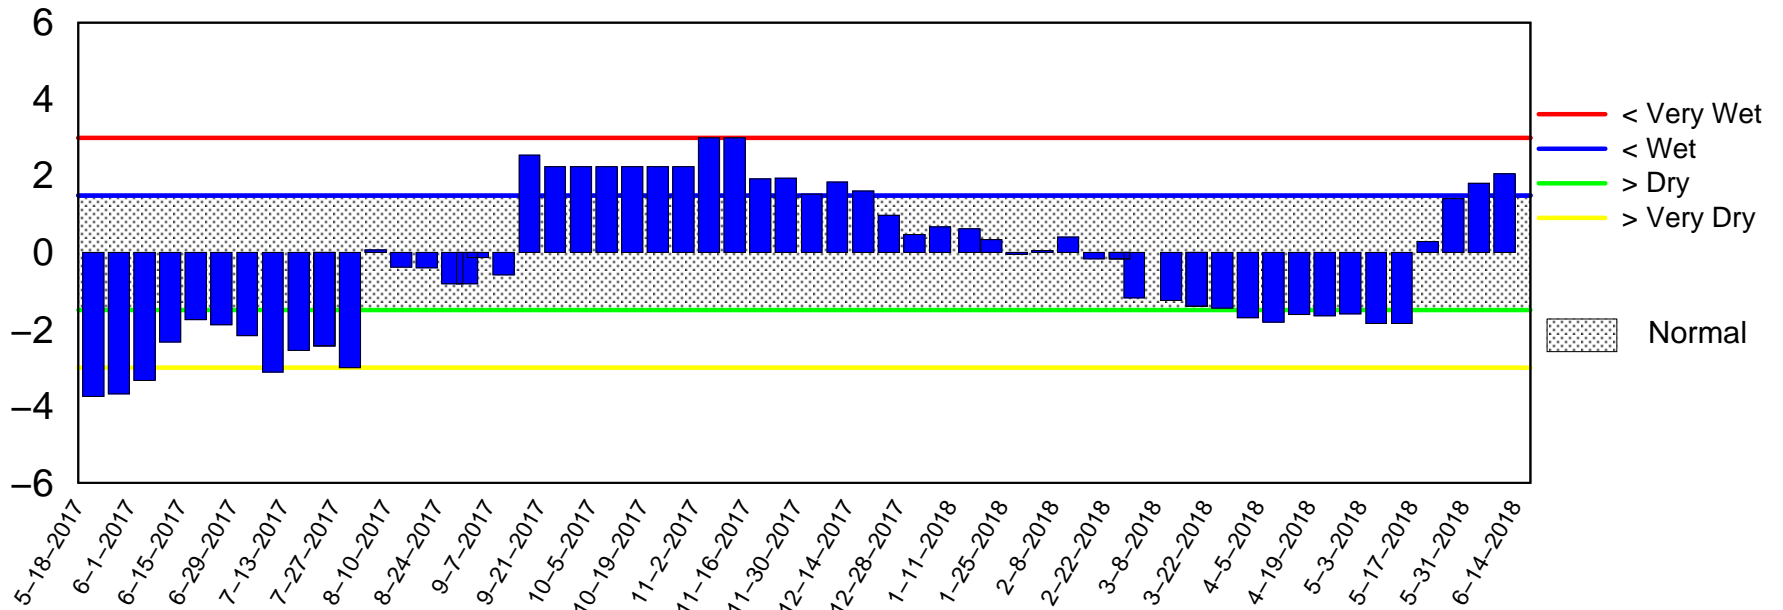

Tributary Basin Condition Indicators as of June 11 2018

Palmer Index