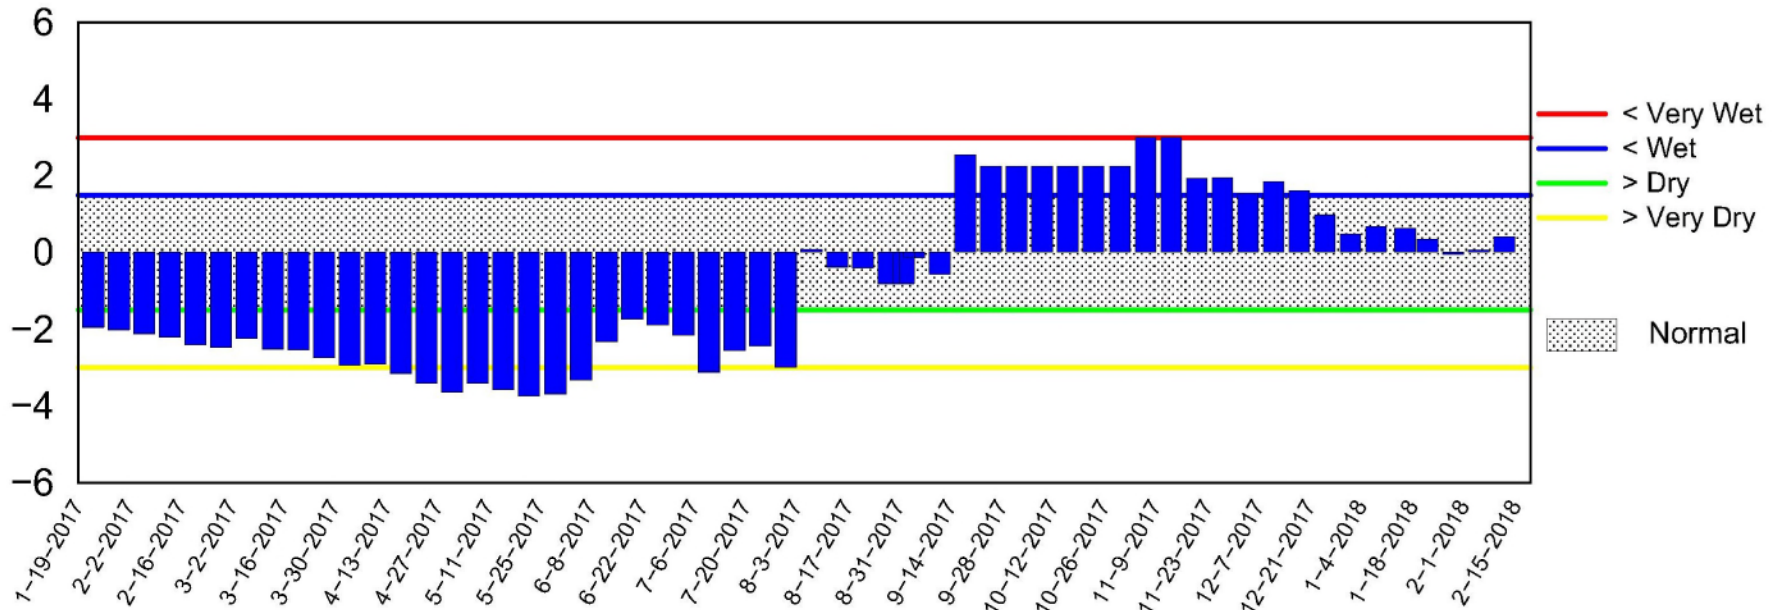

Tributary Basin Condition Indicators as of February 12 2018

Palmer Index