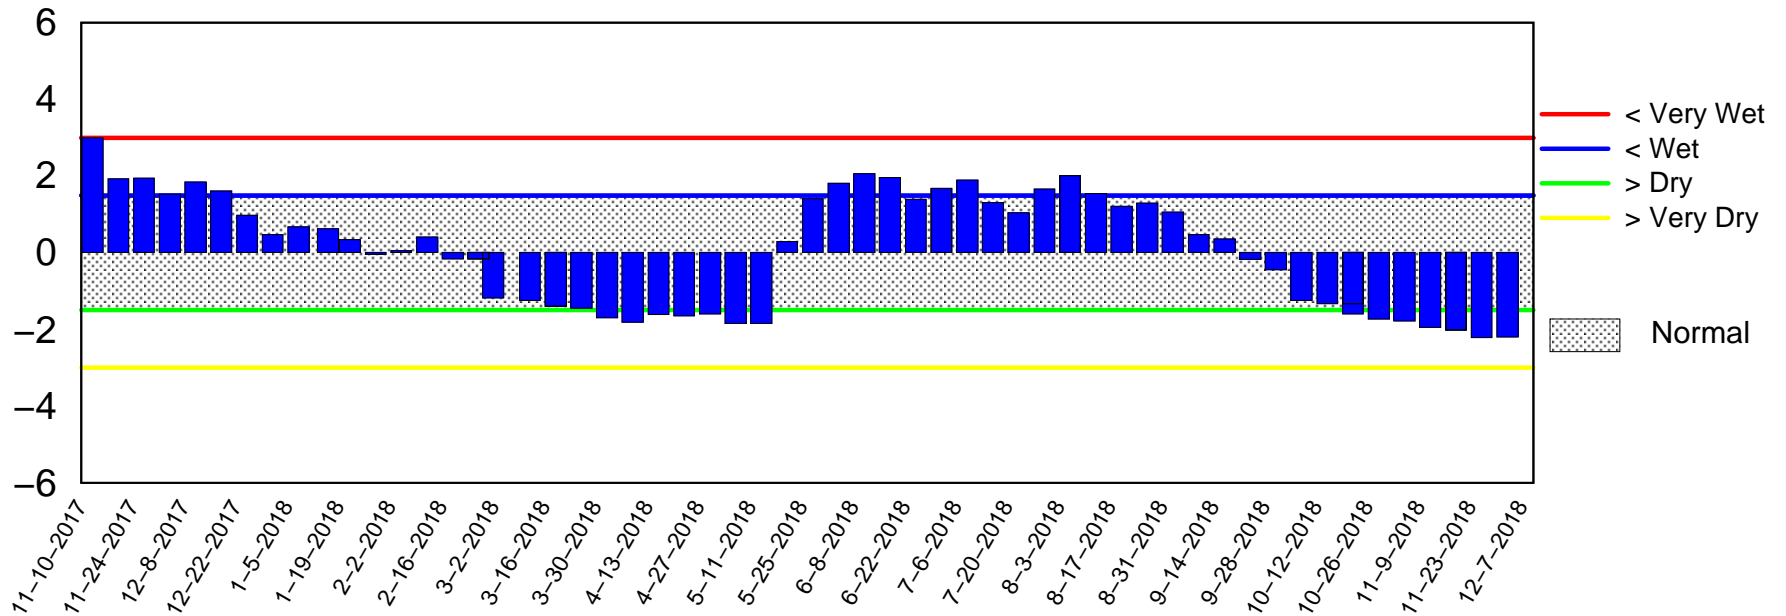

Tributary Basin Condition Indicators as of December 03 2018

Palmer Index

Lake Okeechobee Net Inflow (LONIN) 14-day Running Average

Mon Dec 03 15:20:02 EST 2018