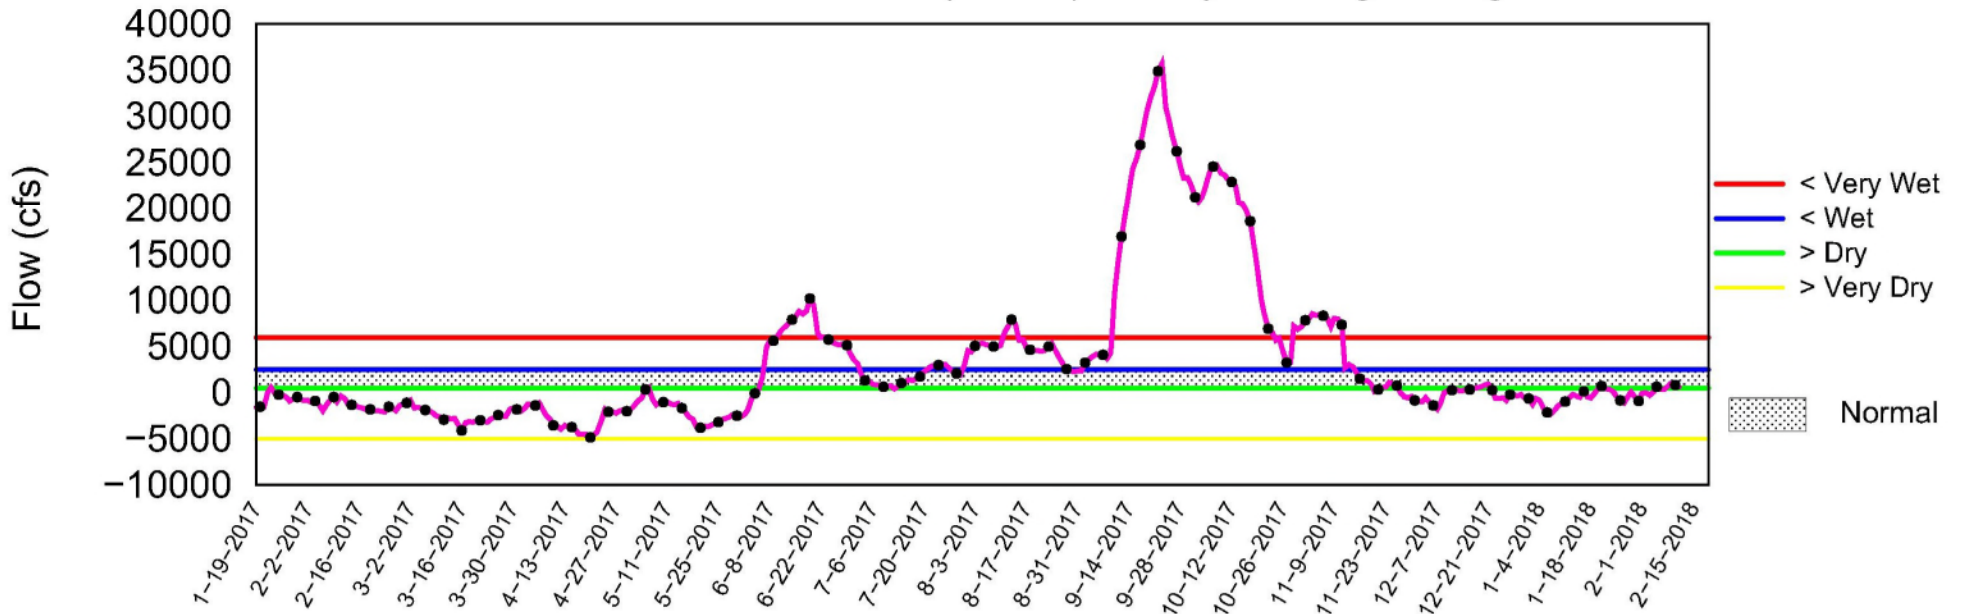

Lake Okeechobee Net Inflow (LONIN) 14-day Running Average

Mon Feb 12 14:50:59 EST 2018