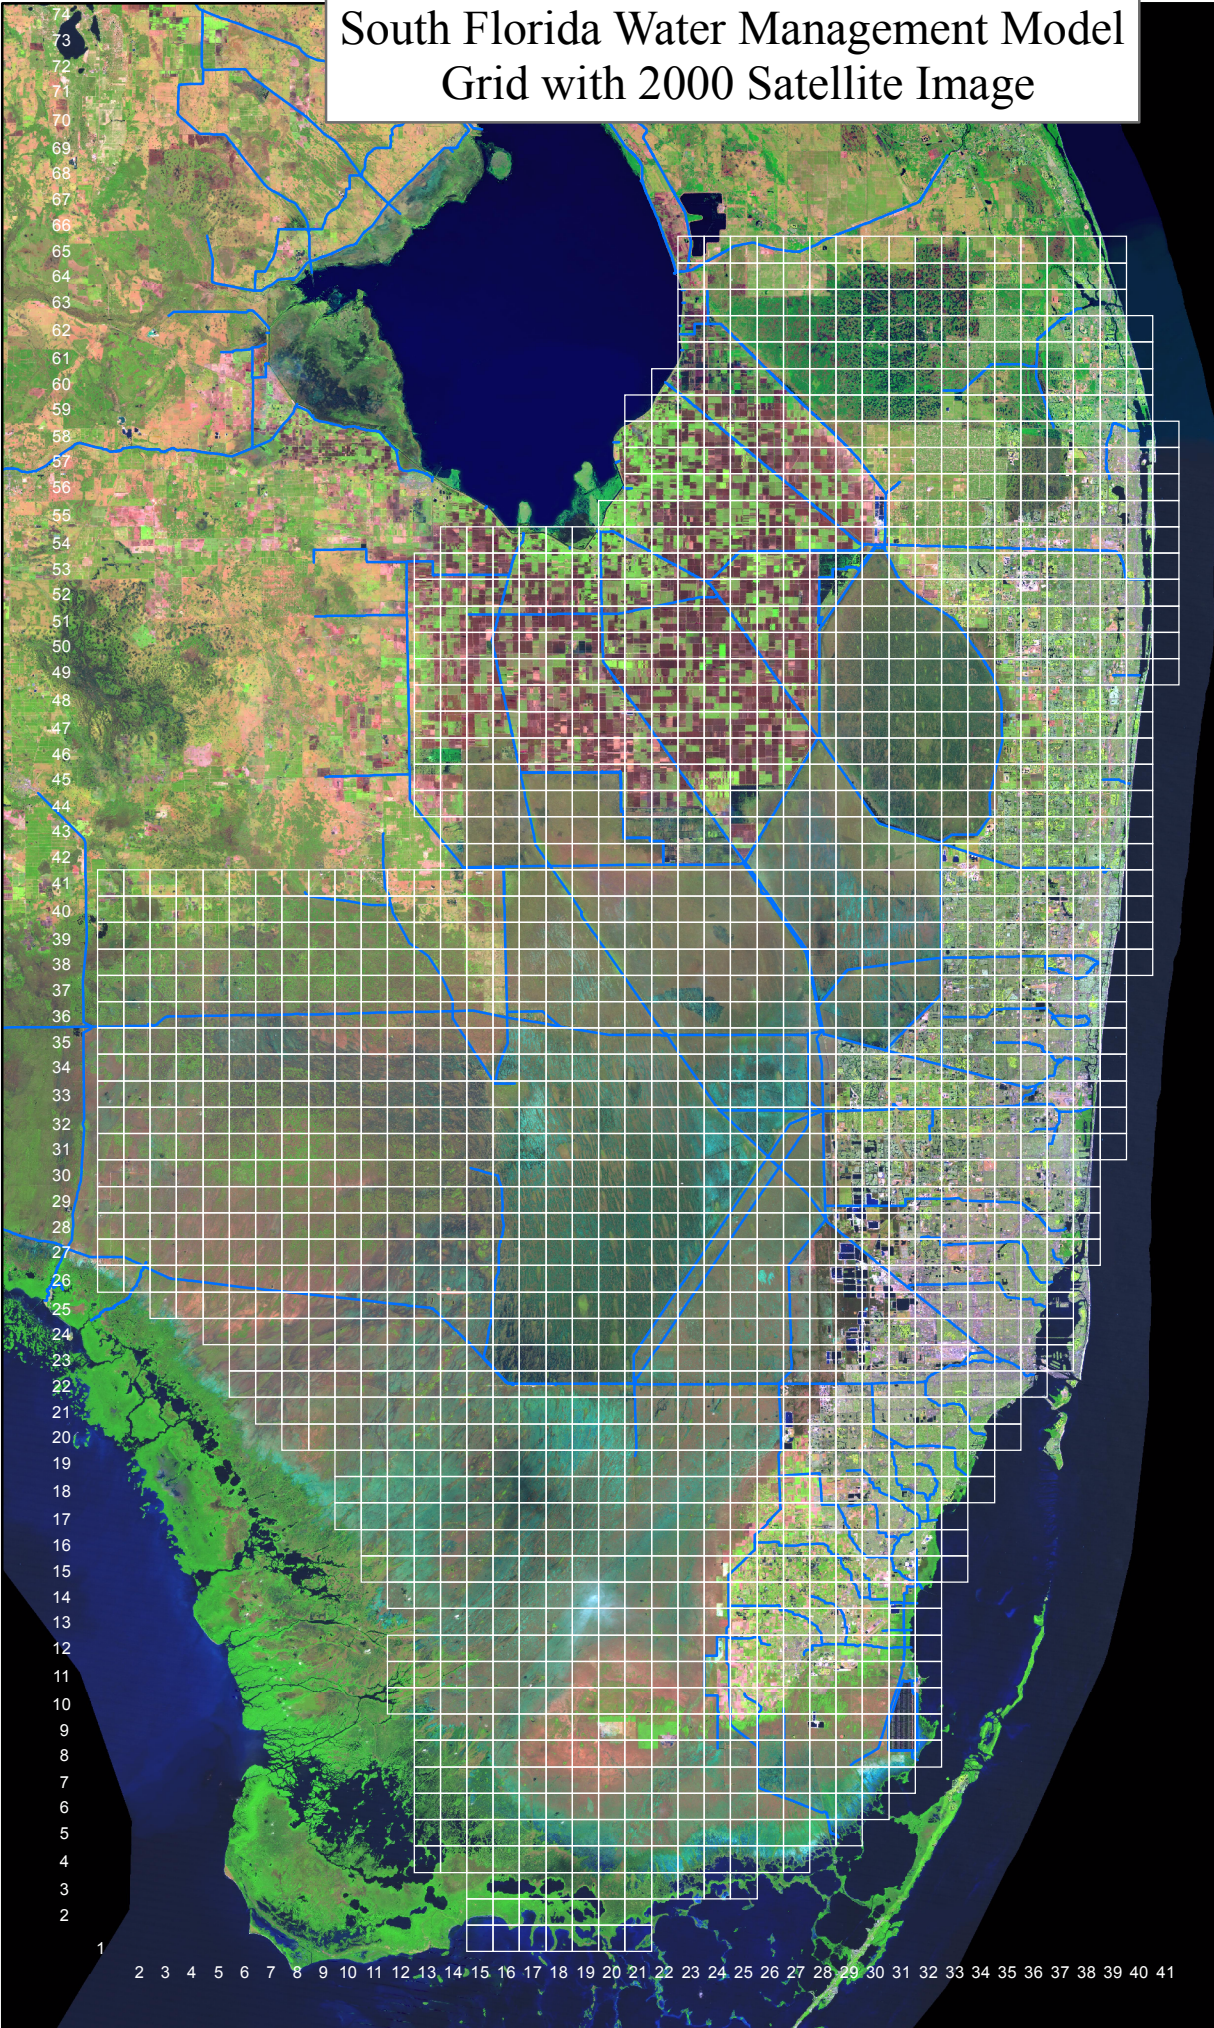

South Florida Water Management Model Grid with 2000 Satellite Image

1 2 3 4 5 6 7 8 9 10 11 12 13 14 15 16 17 18 19 20 21 22 23 24 25 26 27 28 29 30 31 32 33 34 35 36 37 38 39 40 41