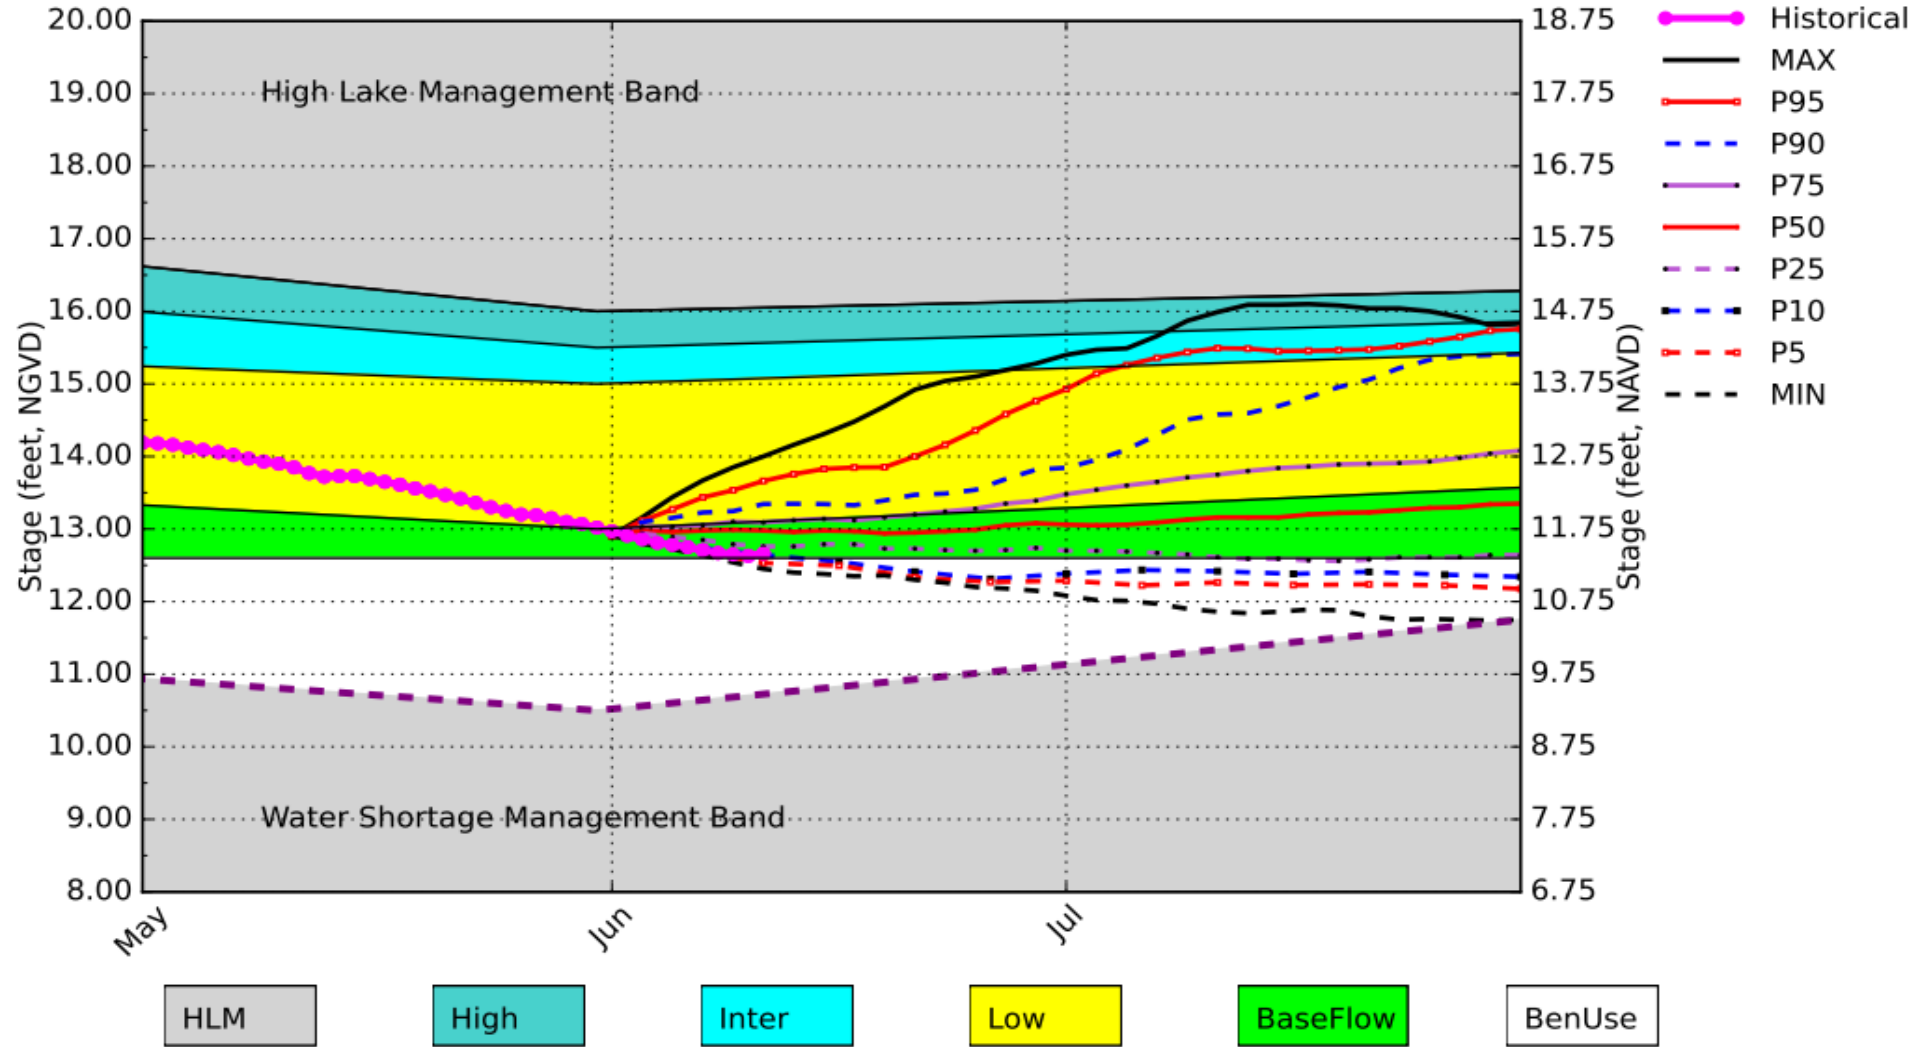

Lake Okeechobee SFWMM June 2024 Position Analysis

Percentiles PA

(See assumptions on the Position Analysis Results website)

06/11/24 08:17:08

* Lake Okeechobee stage NAVD88 offset of -1.25 is based on Final Regulation Schedule Conversion (5/19/2020).