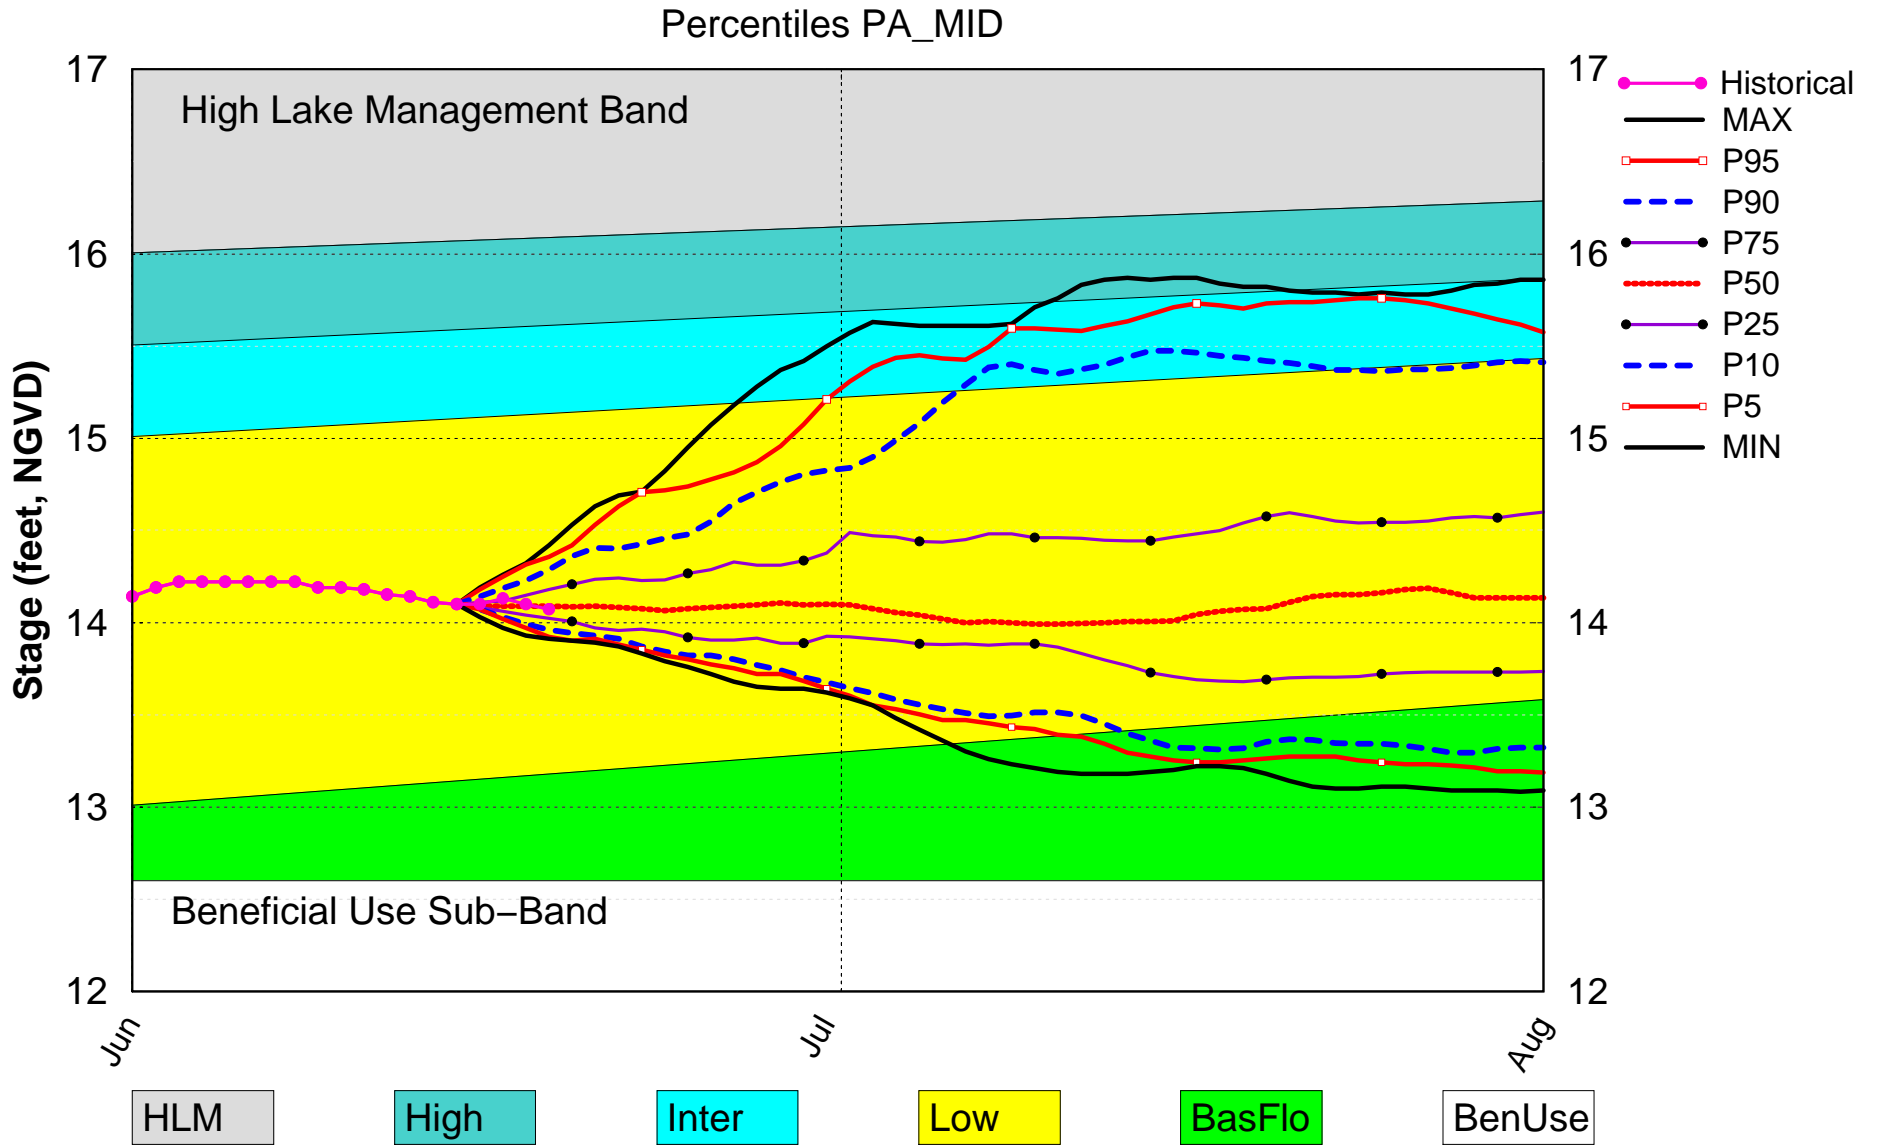

Lake Okeechobee SFWMM June 15 2018 Position Analysis

(See assumptions on the Position Analysis Results website)