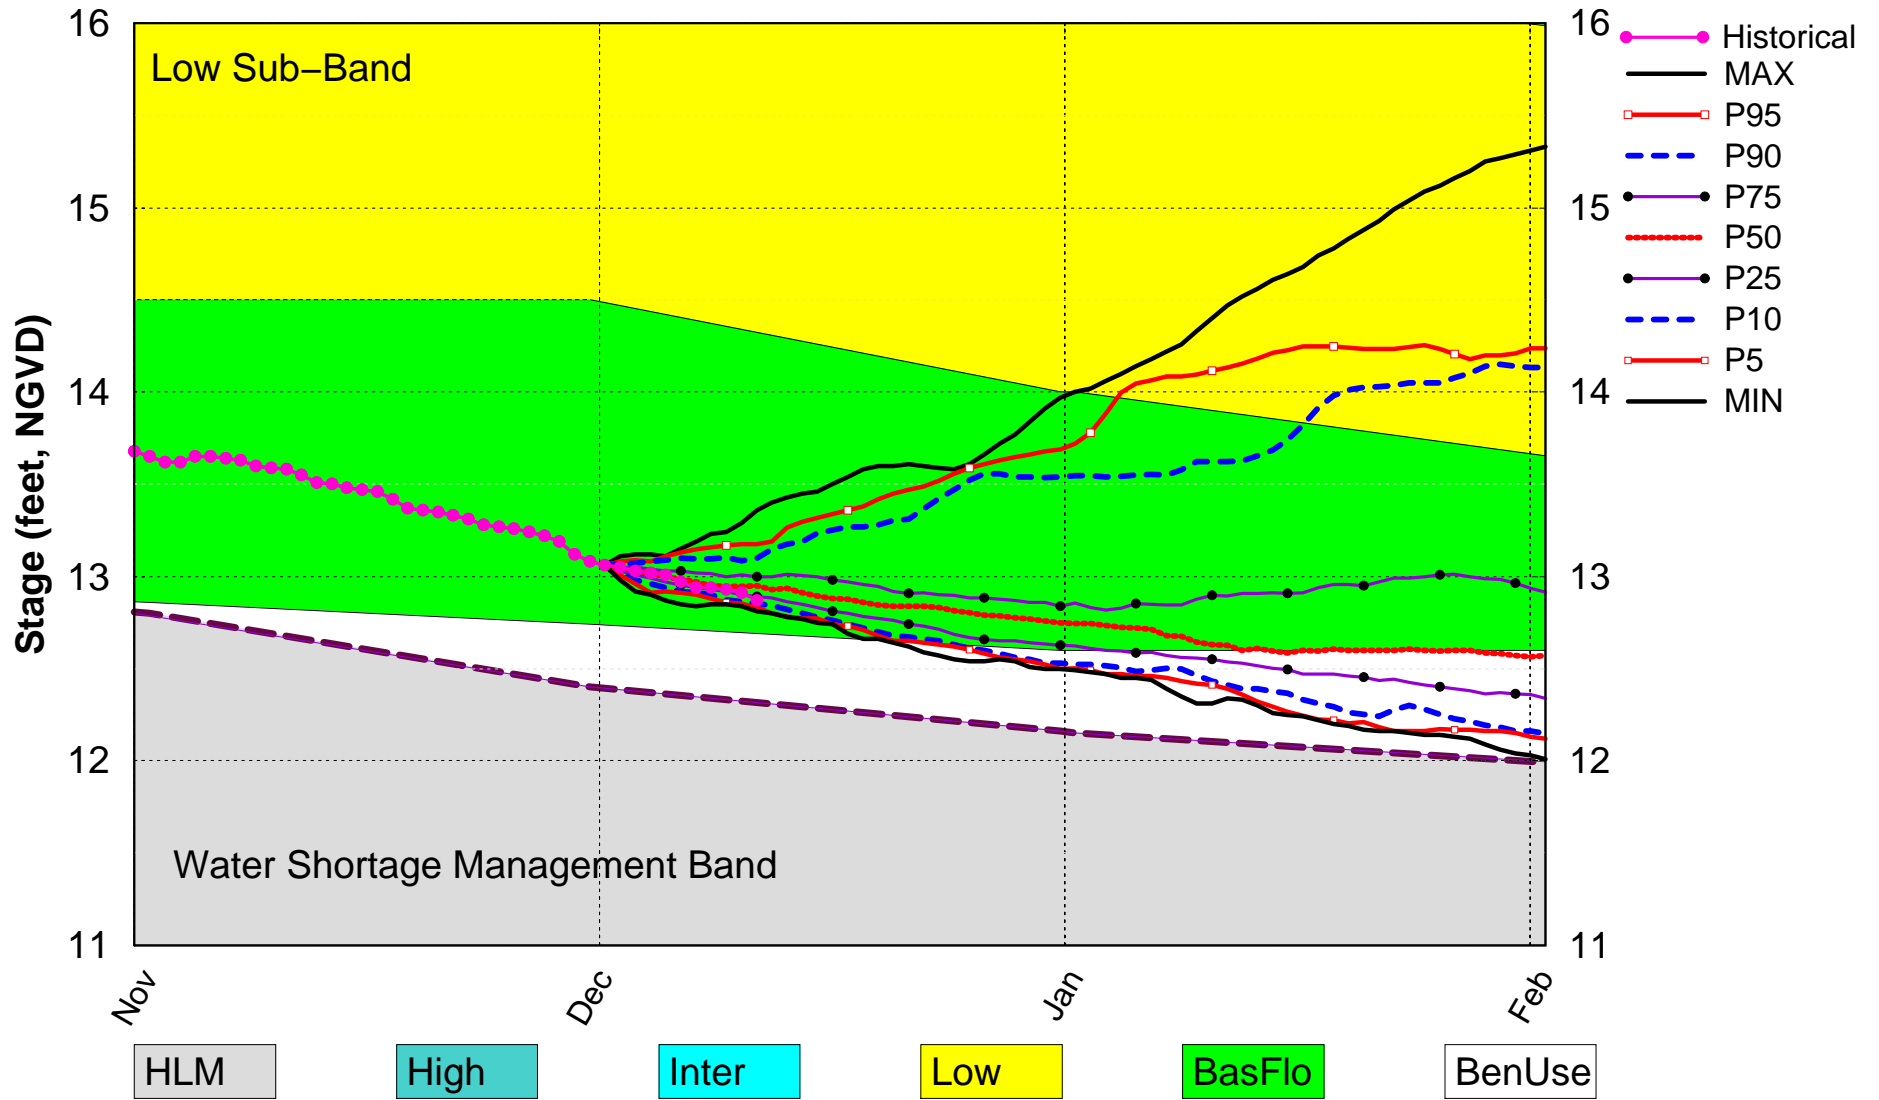

Lake Okeechobee SFWMM Dec 2018 Position Analysis

Percentiles PA_DPA4

(See assumptions on the Position Analysis Results website)