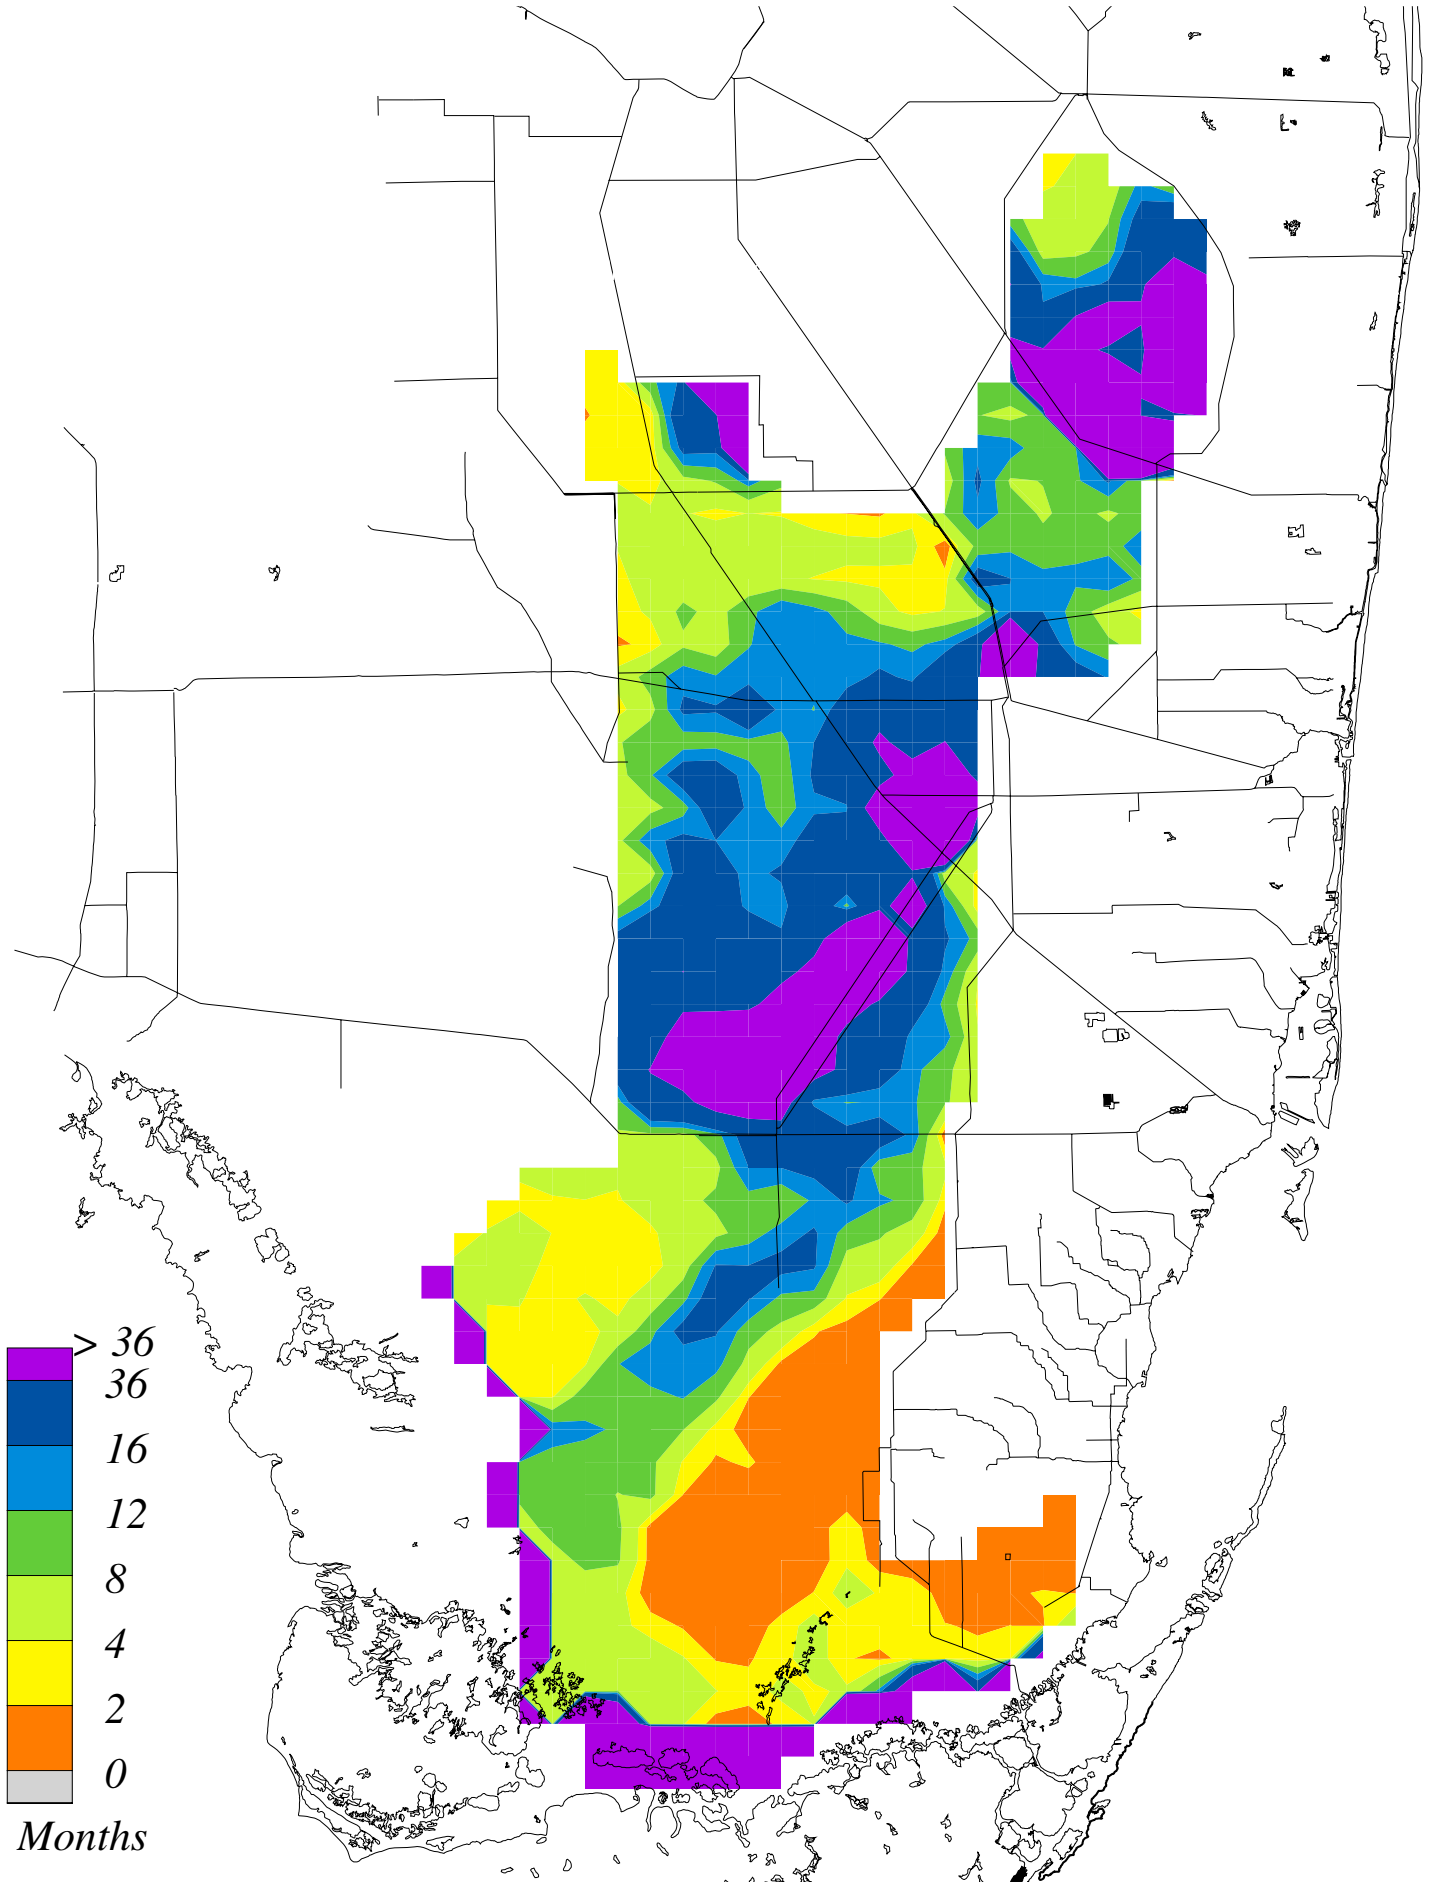

Period of Record Average Hydroperiod Natural System Model (NSM v4.5)

Period of Record Average Hydroperiod 1995 Base (SFWMM v3.5)

Period of Record Average Hydroperiod CERP (SFWMM v3.5)

Period of Record Average Hydroperiod CERP without ASR (NOASRs SFWMM v3.5)

*Period of Record Average Hydroperiod
CERP without Lakebelt Storage (NOLKBLTs SFWMM v3.5)*