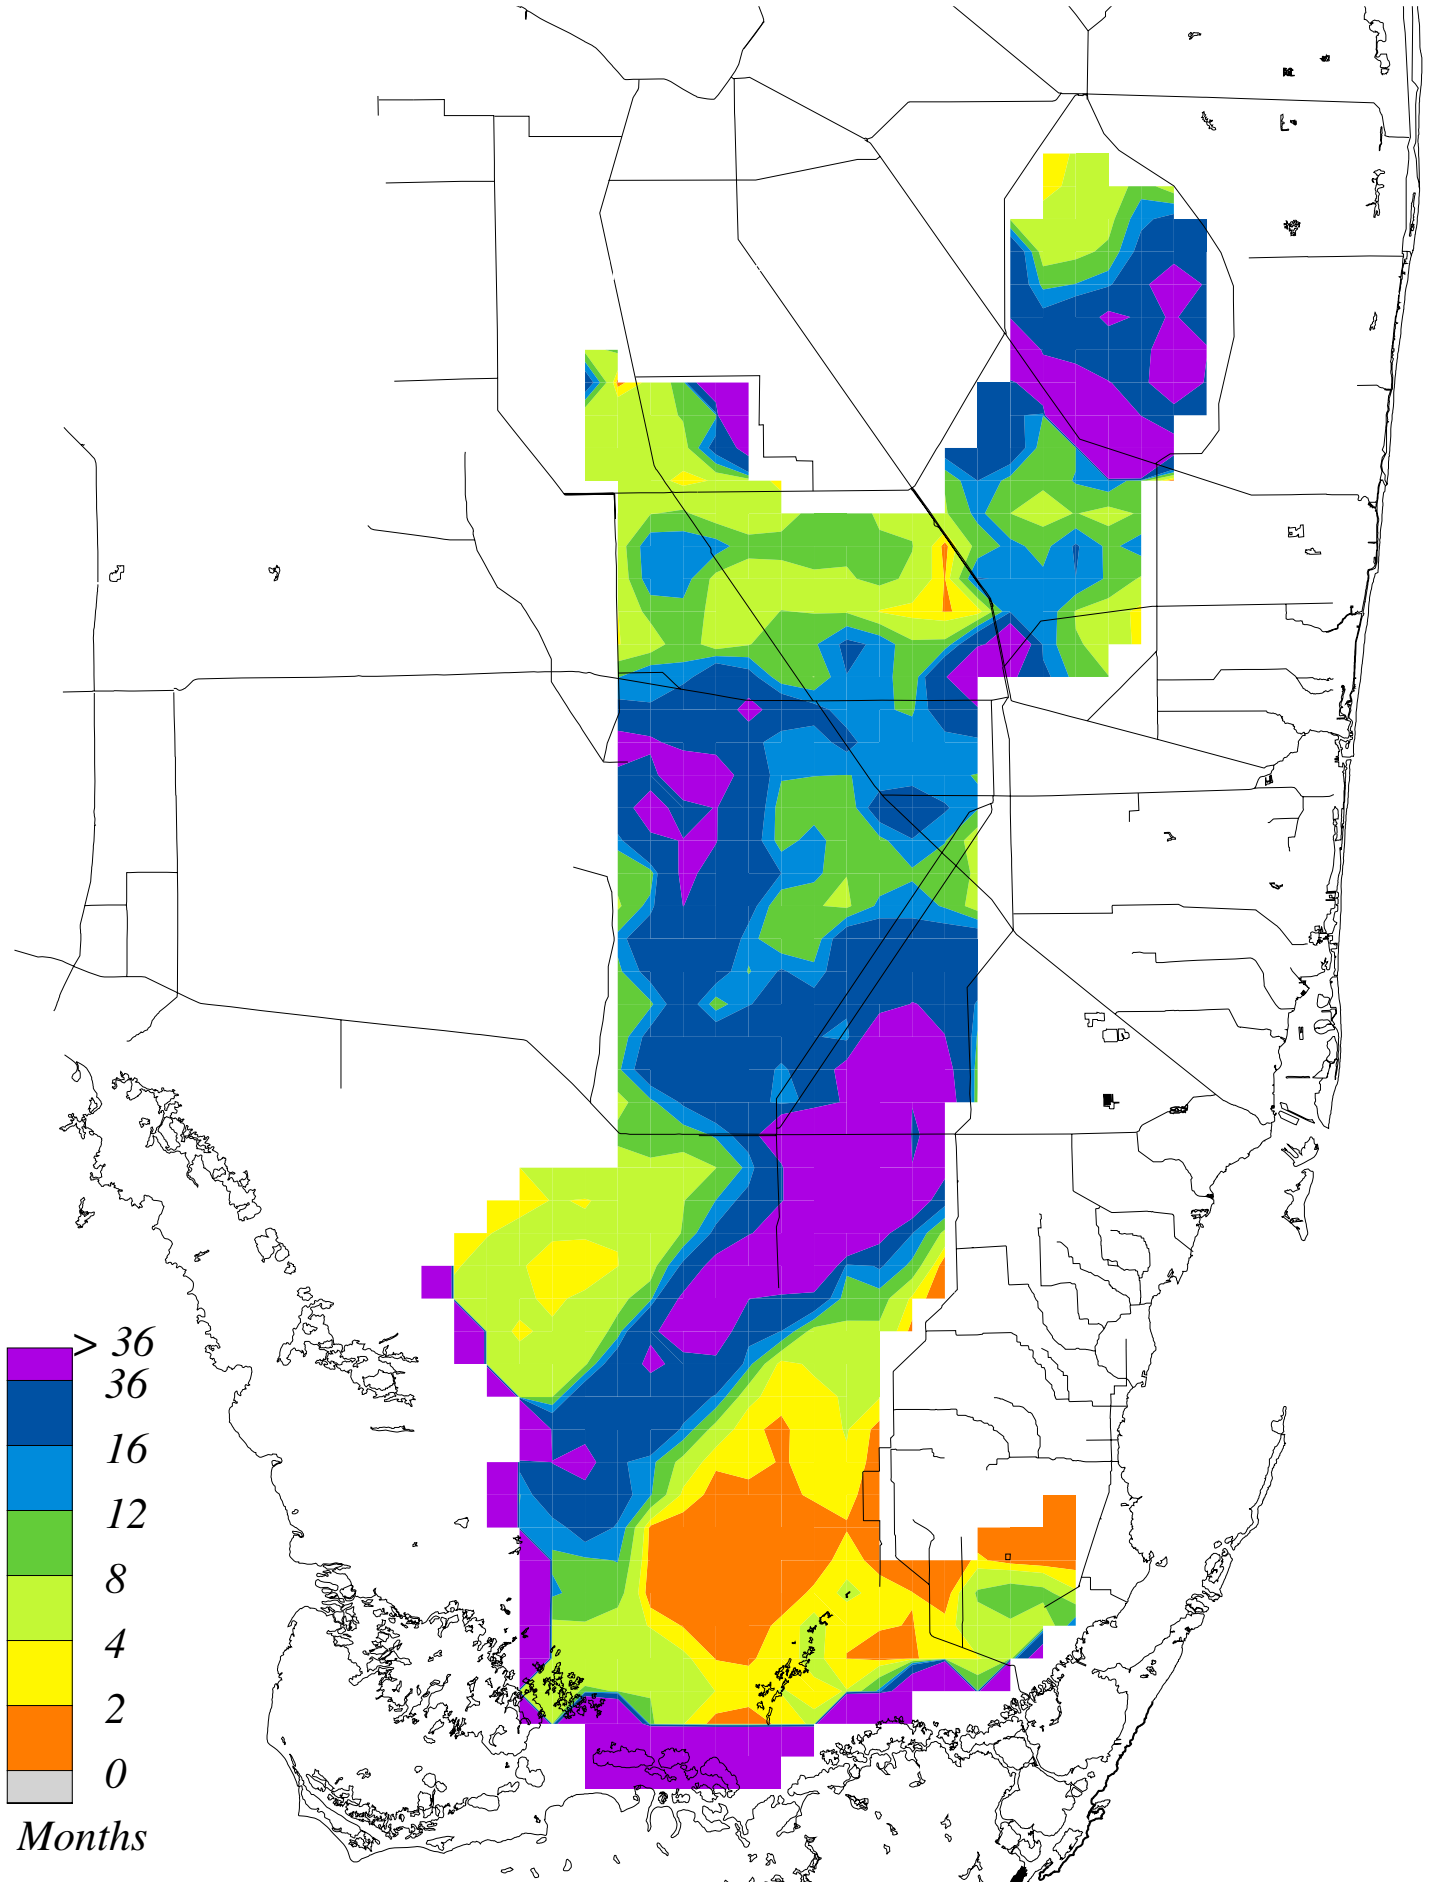

Period of Record Average Hydroperiod Natural System Model (NSM v4.5)

Period of Record Average Hydroperiod 1995 Base (SFWMM v3.5)

Period of Record Average Hydroperiod CERP (SFWMM v3.5)

Period of Record Average Hydroperiod CERP without ASR (NOASRs SFWMM v3.5)

*Period of Record Average Hydroperiod
CERP without Lakebelt Storage (NOLKBLTs SFWMM v3.5)*