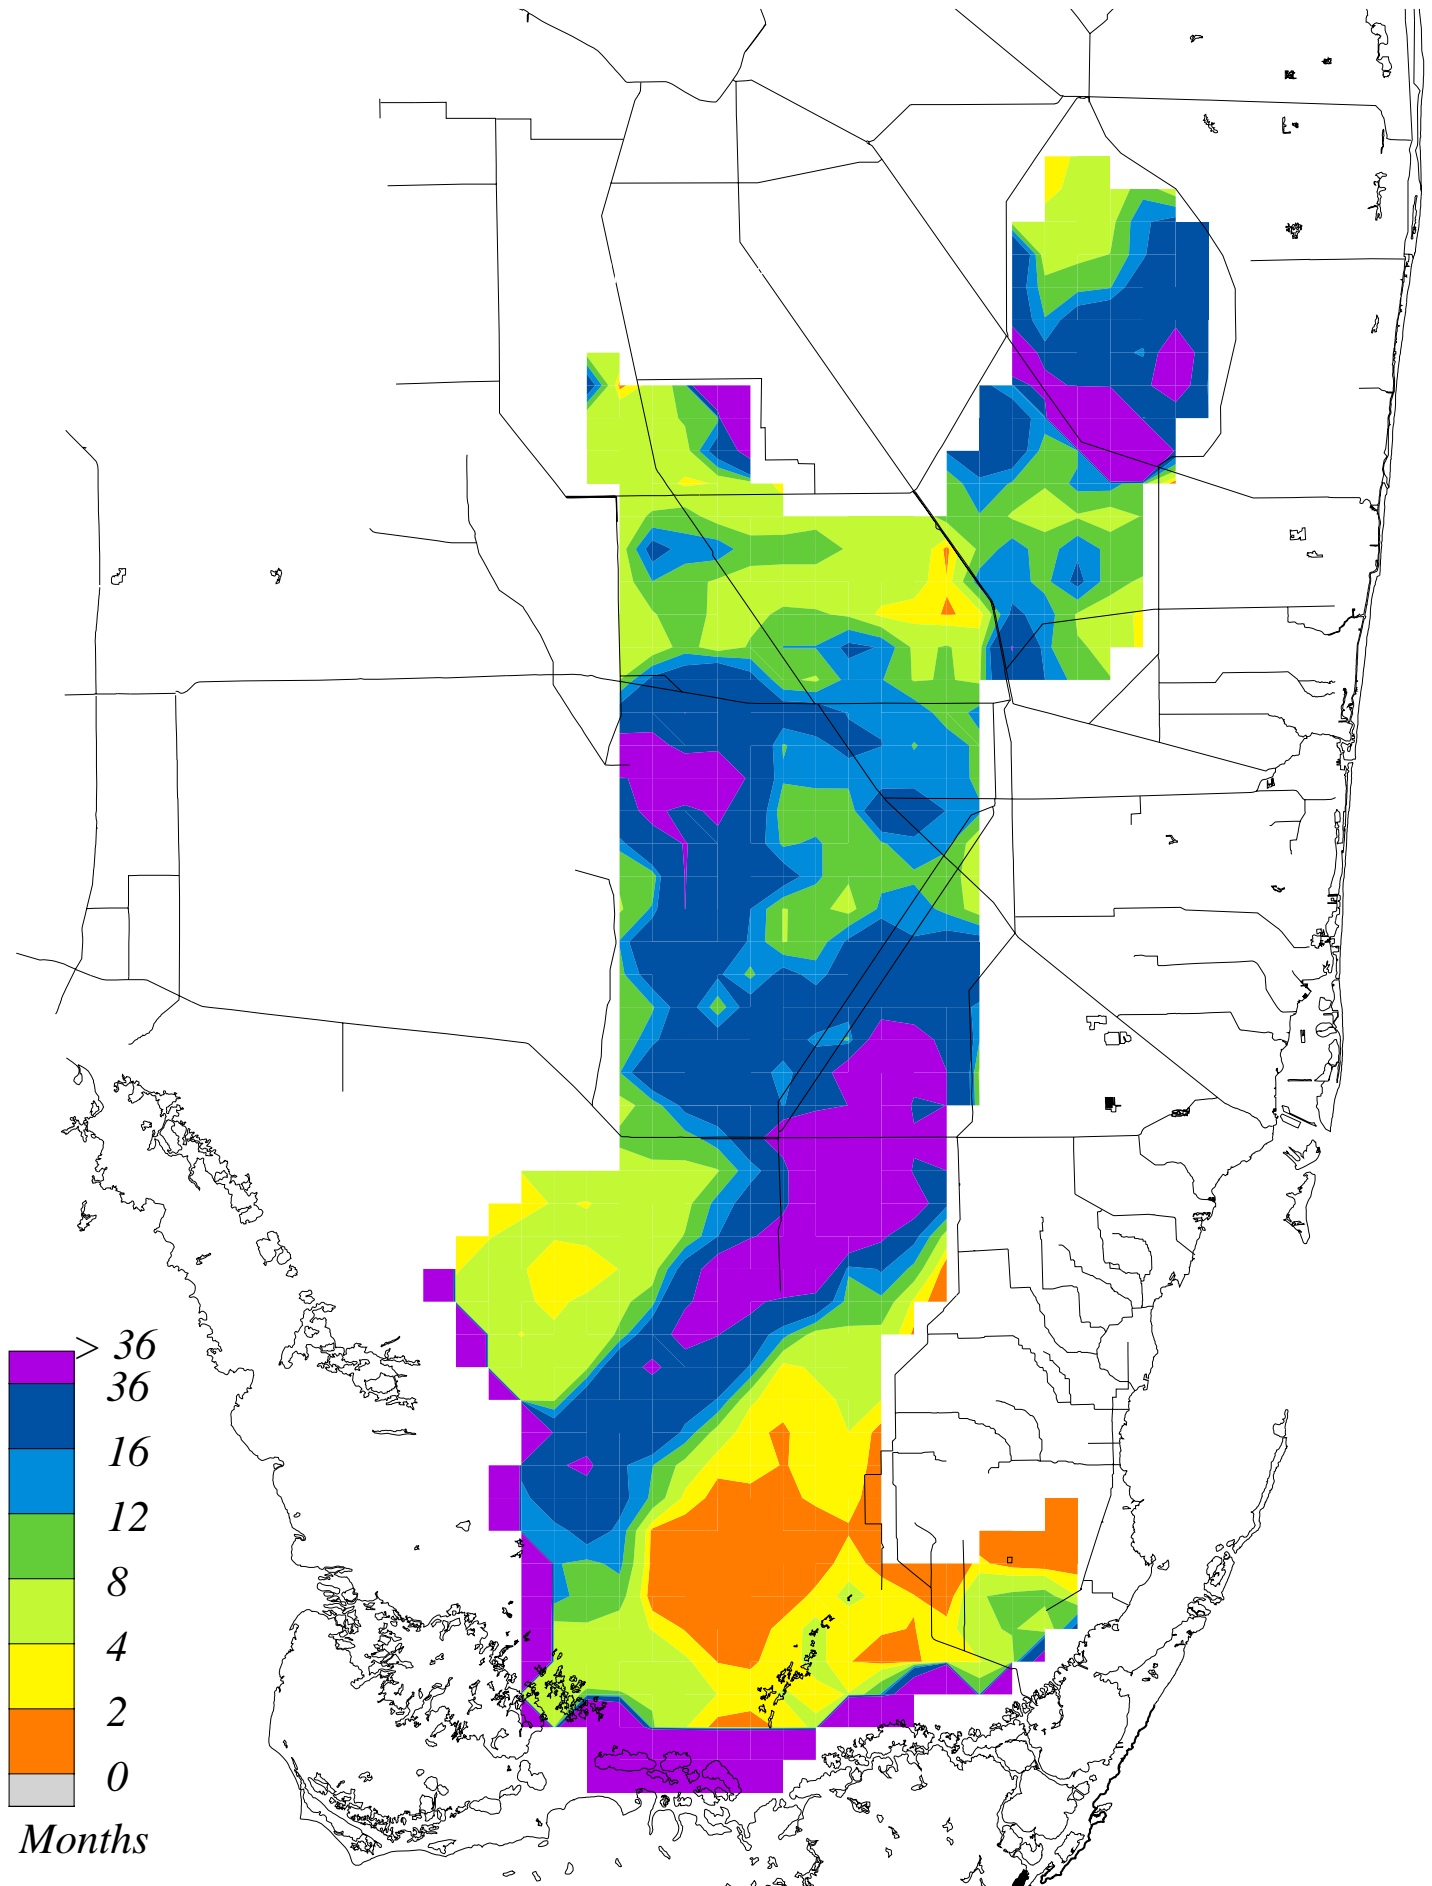

Period of Record Average Hydroperiod Natural System Model (NSM v4.5)

Period of Record Average Hydroperiod 1995 Base (SFWMM v3.5)

Period of Record Average Hydroperiod CERP (SFWMM v3.5)

Period of Record Average Hydroperiod CERP without ASR (NOASRs SFWMM v3.5)

*Period of Record Average Hydroperiod
CERP without Lakebelt Storage (NOLKBLTs SFWMM v3.5)*