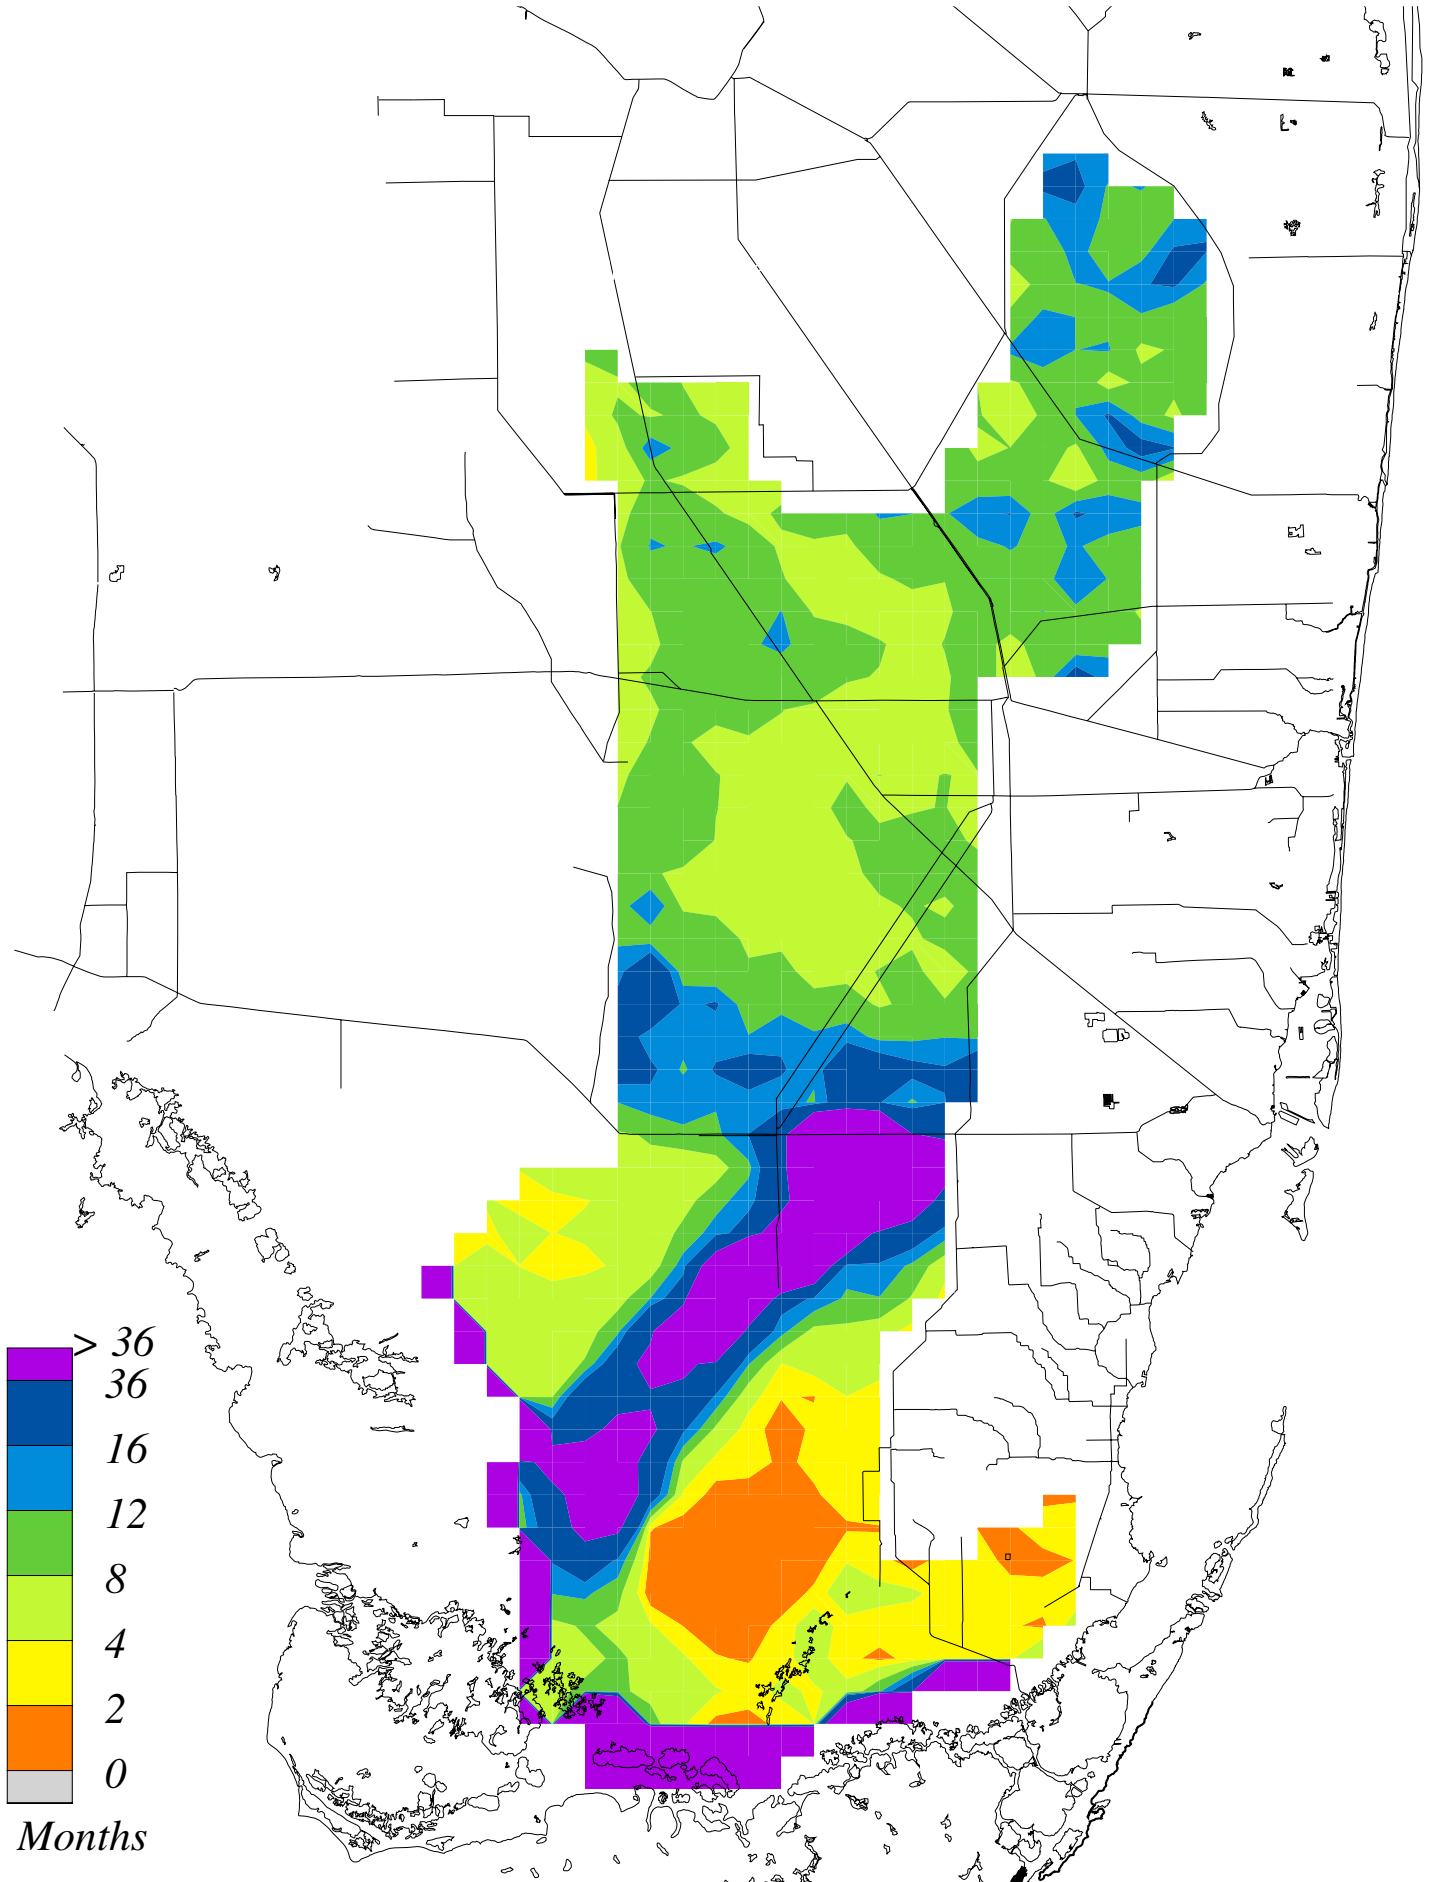

Period of Record Average Hydroperiod Natural System Model (NSM v4.5)

Period of Record Average Hydroperiod 1995 Base (SFWMM v3.5)

Period of Record Average Hydroperiod CERP (SFWMM v3.5)

Period of Record Average Hydroperiod CERP without ASR (NOASRs SFWMM v3.5)

*Period of Record Average Hydroperiod
CERP without Lakebelt Storage (NOLKBLTs SFWMM v3.5)*