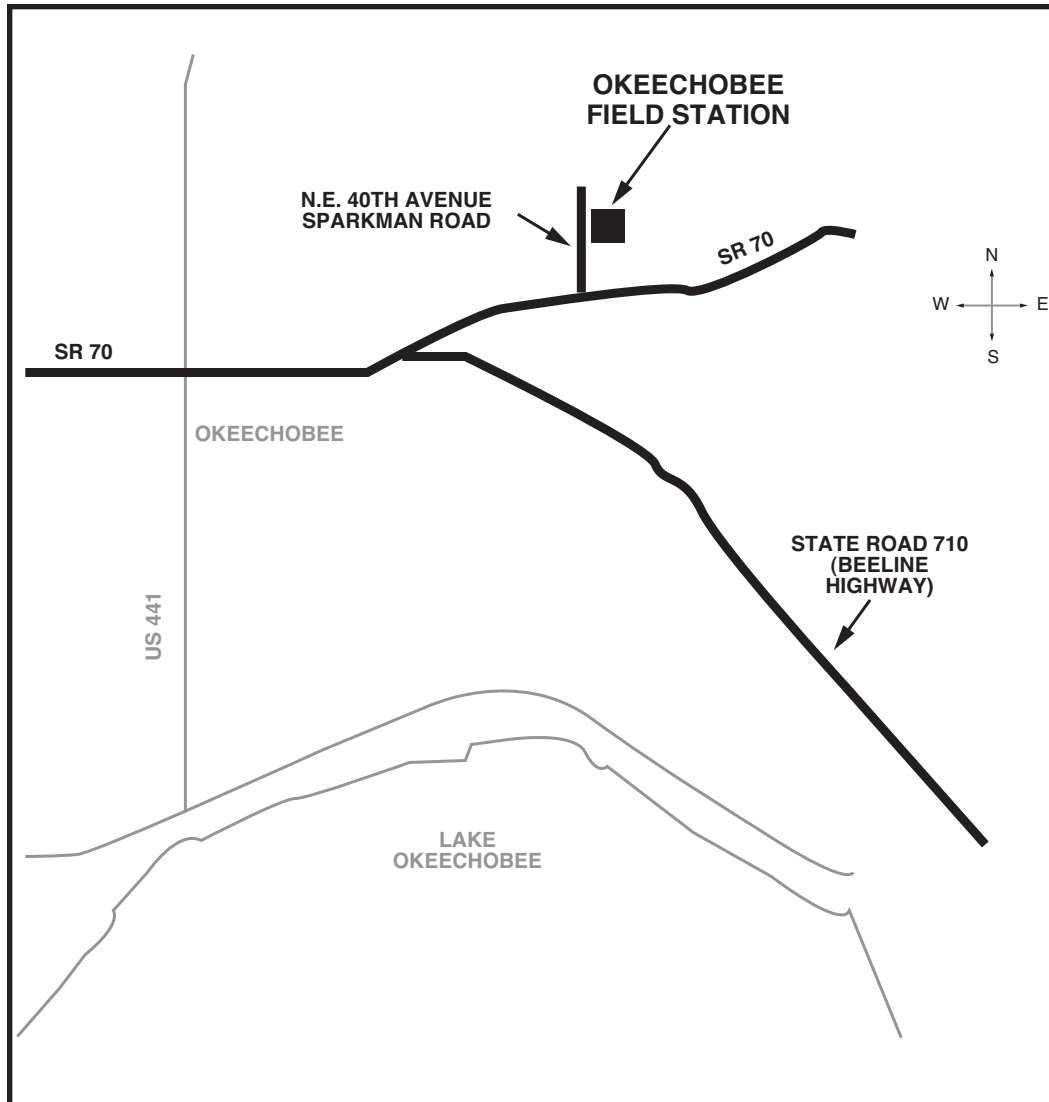

- Take Gun Club Road east to Congress Avenue.
- Turn left (north) onto Congress Avenue.
- Merge onto Southern Boulevard / FL-80 (east) to I-95 North.
- Take I-95 North to Blue Heron Boulevard exit (Exit #76).
- Go west on Blue Heron Boulevard, which turns into The Beeline Highway (State Road 710) at the new VA Hospital.
- Stay on Beeline Highway to end of highway.
- Make a right turn onto State Road 70.
- Cross the L-63N then make an immediate left (north) turn at N.E. 40th Avenue (Sparkman Road).
- Okeechobee Field Station is located at 1000 NE 40th Avenue.

FROM THE EAST: Stay on the Beeline Highway (State Road 710) through Indiantown to Okeechobee.

- In Okeechobee continue west on State Road 70 to U.S. 98 North.
- From the intersection of State Road 70 and U.S. 98 North proceed north approximately 1.4 miles to NW 16th Boulevard. Left on NW 16th Boulevard to the Service Center.

FROM THE WEST: Take State Road 70 East into Okeechobee to U.S. 98 North.

- From the intersection of State Road 70 and U.S. 98 North proceed north approximately 1.4 miles to NW 16th Boulevard. Left on NW 16th Boulevard to the Service Center.

FROM THE NORTH OR SOUTH: Take U.S. 441 into Okeechobee.

- West at the intersection of U.S. 441 and State Road 70; continue west to U.S. 98 North.
- From the intersection of State Road 70 and U.S. 98 North proceed north approximately 1.4 miles to NW 16th Boulevard. Left on NW 16th Boulevard to the Service Center.