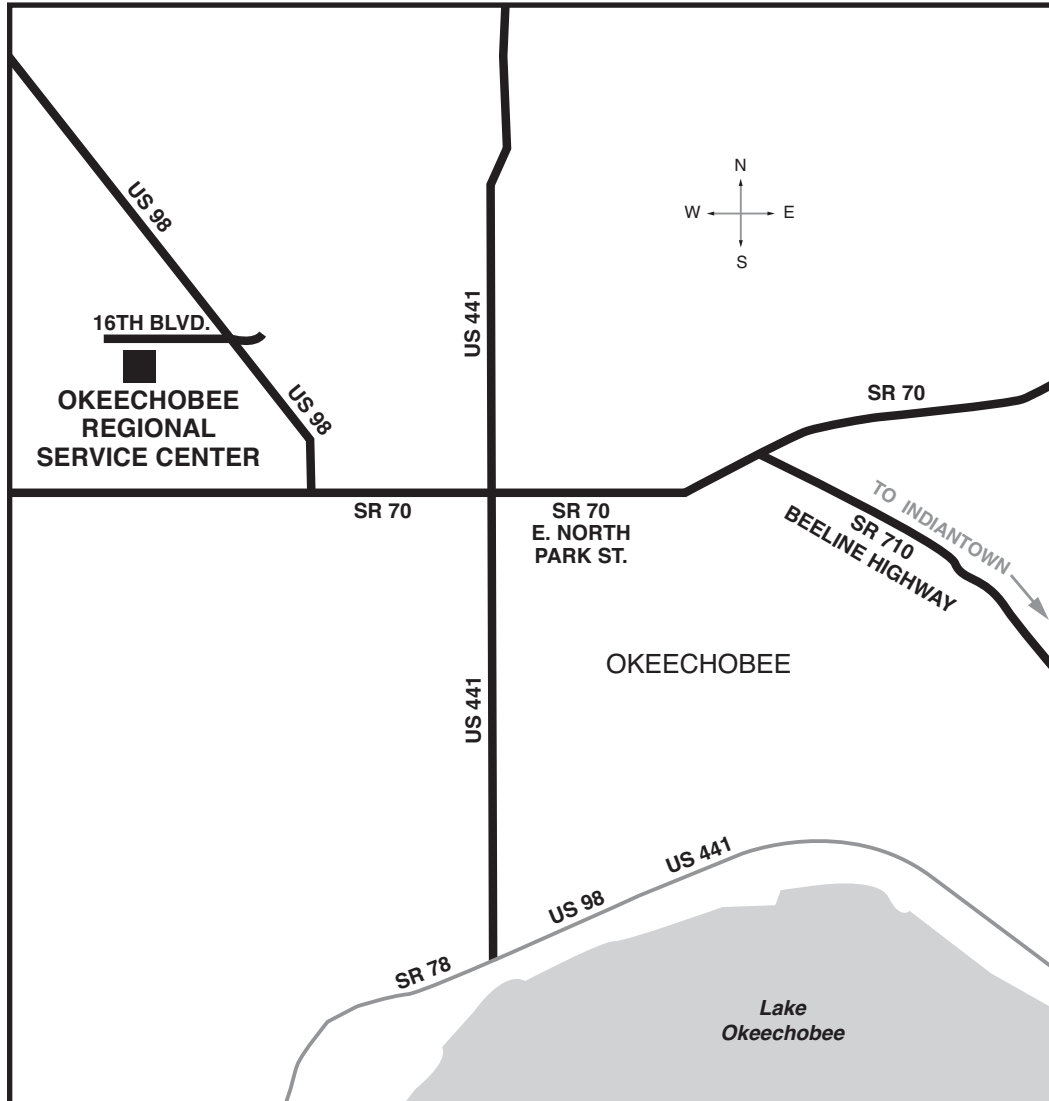

- Take Gun Club Road east to Congress Avenue.
- Turn left (north) onto Congress Avenue.
- Merge onto Southern Boulevard / FL-80 (east) to I-95 North.
- Take I-95 North to Blue Heron Boulevard exit (Exit #76).
- Go west on Blue Heron Boulevard, which turns into The Beeline Highway (State Road 710) at the new VA Hospital.
- Stay on Beeline Highway to end of highway.
- Make a right turn onto State Road 70.
- Cross the L-63N then make an immediate left (north) turn at N.E. 40th Avenue (Sparkman Road).
- Okeechobee Field Station is located at 1000 NE 40th Avenue.

FROM THE EAST: Stay on the Beeline Highway (State Road 710) through Indiantown to Okeechobee.

- In Okeechobee continue west on State Road 70 to U.S. 98 North.
- From the intersection of State Road 70 and U.S. 98 North proceed north approximately 1.4 miles to NW 16th Boulevard. Left on NW 16th Boulevard to the Service Center.

FROM THE WEST: Take State Road 70 East into Okeechobee to U.S. 98 North.

- From the intersection of State Road 70 and U.S. 98 North proceed north approximately 1.4 miles to NW 16th Boulevard. Left on NW 16th Boulevard to the Service Center.

FROM THE NORTH OR SOUTH: Take U.S. 441 into Okeechobee.

- West at the intersection of U.S. 441 and State Road 70; continue west to U.S. 98 North.
- From the intersection of State Road 70 and U.S. 98 North proceed north approximately 1.4 miles to NW 16th Boulevard. Left on NW 16th Boulevard to the Service Center.