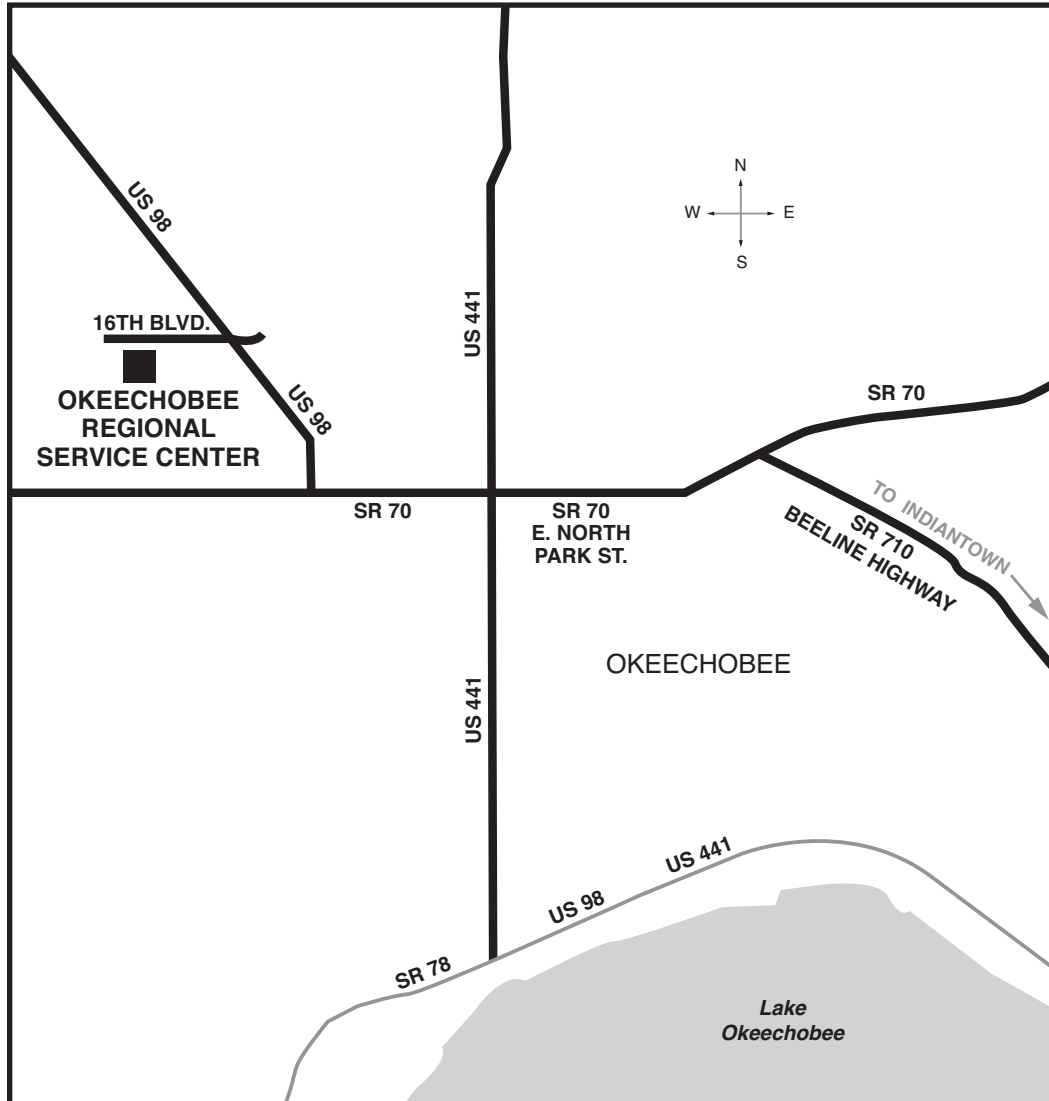

Okeechobee Service Center from SFWMD Headquarters Complex, West Palm Beach

3800 NW 16th Boulevard, Suite A, Okeechobee, FL 34972
(863) 462-5260, (800) 250-4200 • Hours: 8:00 a.m. to 5:00 p.m.
Fax: (863) 462-5385 • Regulatory Fax: (863) 462-5269

FROM THE EAST: Stay on the Beeline Highway (State Road 710) through Indiantown to Okeechobee.

- In Okeechobee continue west on State Road 70 to U.S. 98 North.
- From the intersection of State Road 70 and U.S. 98 North proceed north approximately 1.4 miles to NW 16th Boulevard. Left on NW 16th Boulevard to the Service Center.

FROM THE WEST: Take State Road 70 East into Okeechobee to U.S. 98 North.

- From the intersection of State Road 70 and U.S. 98 North proceed north approximately 1.4 miles to NW 16th Boulevard. Left on NW 16th Boulevard to the Service Center.

FROM THE NORTH OR SOUTH: Take U.S. 441 into Okeechobee.

- West at the intersection of U.S. 441 and State Road 70; continue west to U.S. 98 North.
- From the intersection of State Road 70 and U.S. 98 North proceed north approximately 1.4 miles to NW 16th Boulevard. Left on NW 16th Boulevard to the Service Center.