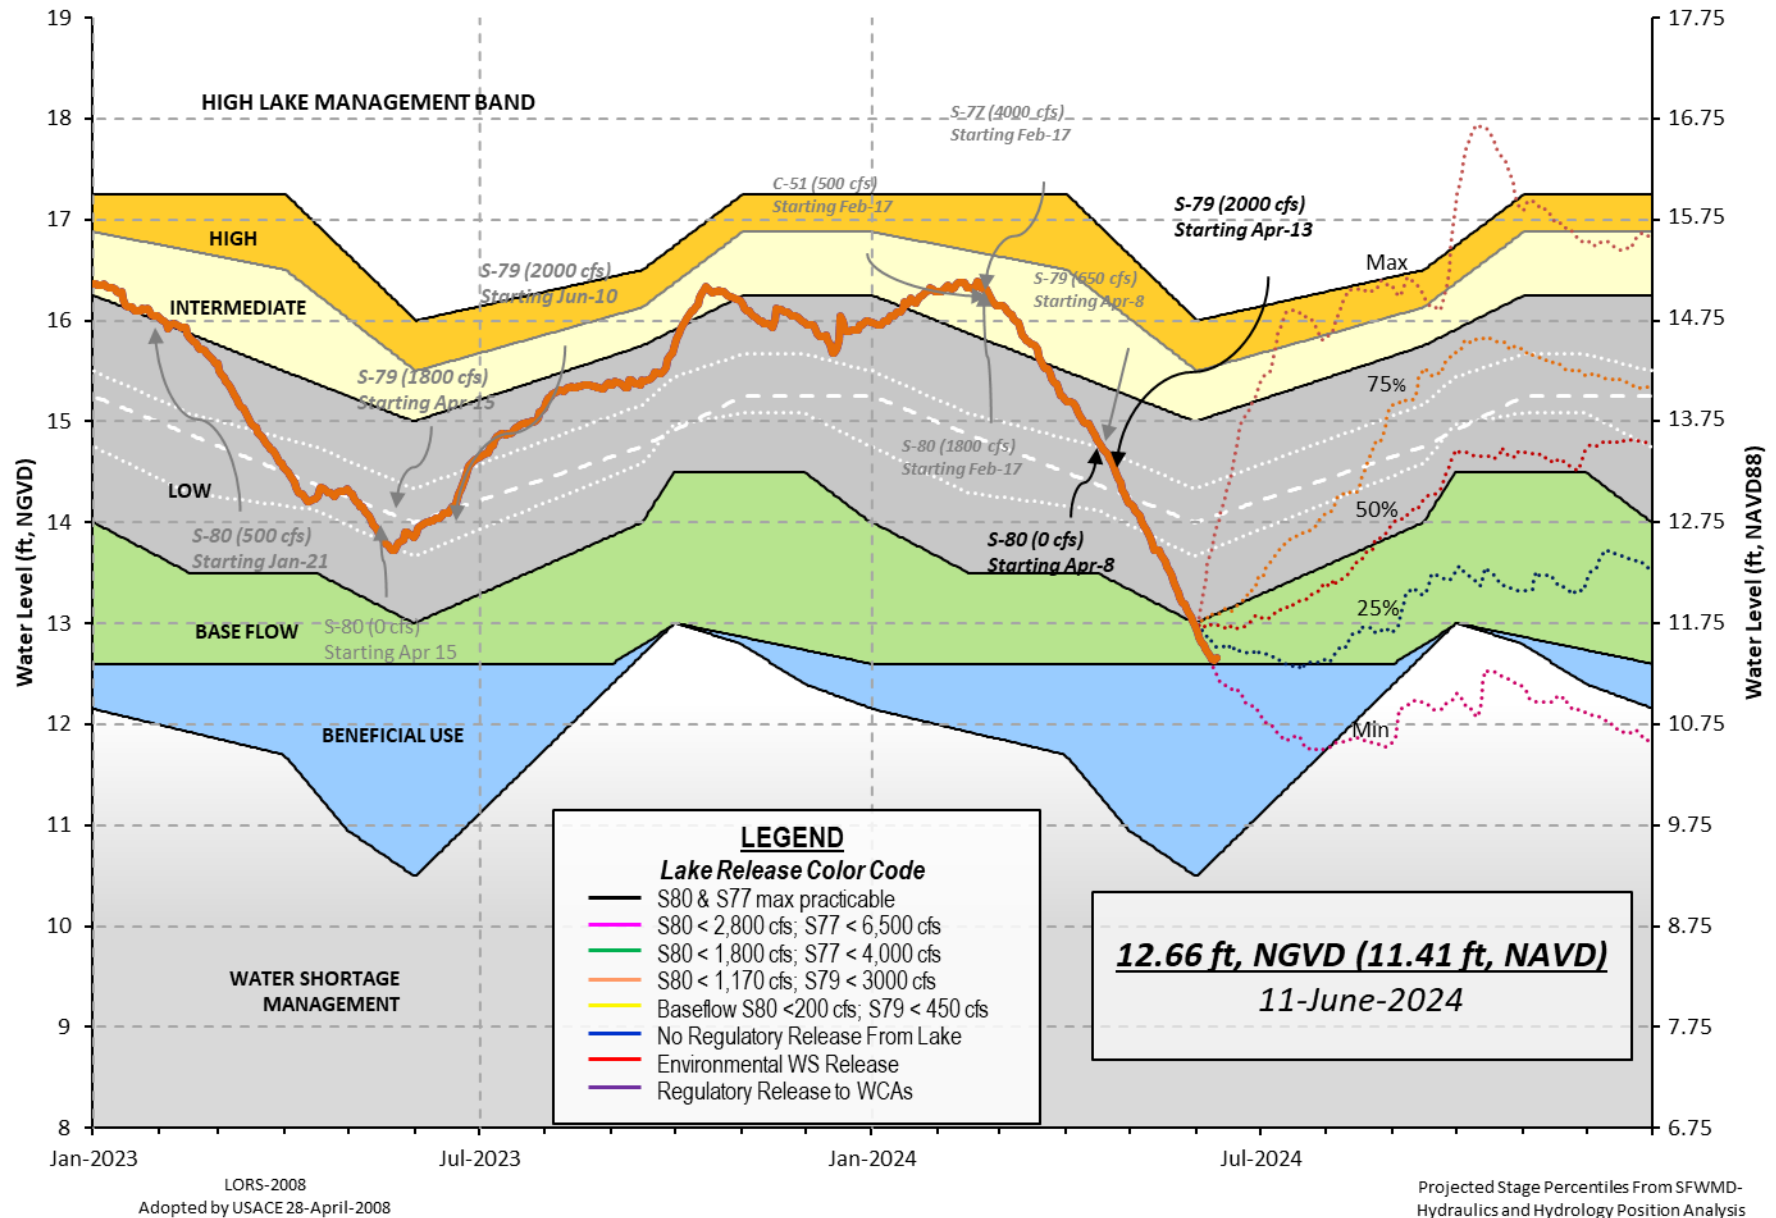

Lake Okeechobee Water Level History and Projected Stages

Stage is plotted in NGVD. Please use the left axis for water level history and projected stages. Lake Okeechobee stage NAVD88 offset of -1.25 is based on Final Regulation Schedule Conversion (5/19/2020).