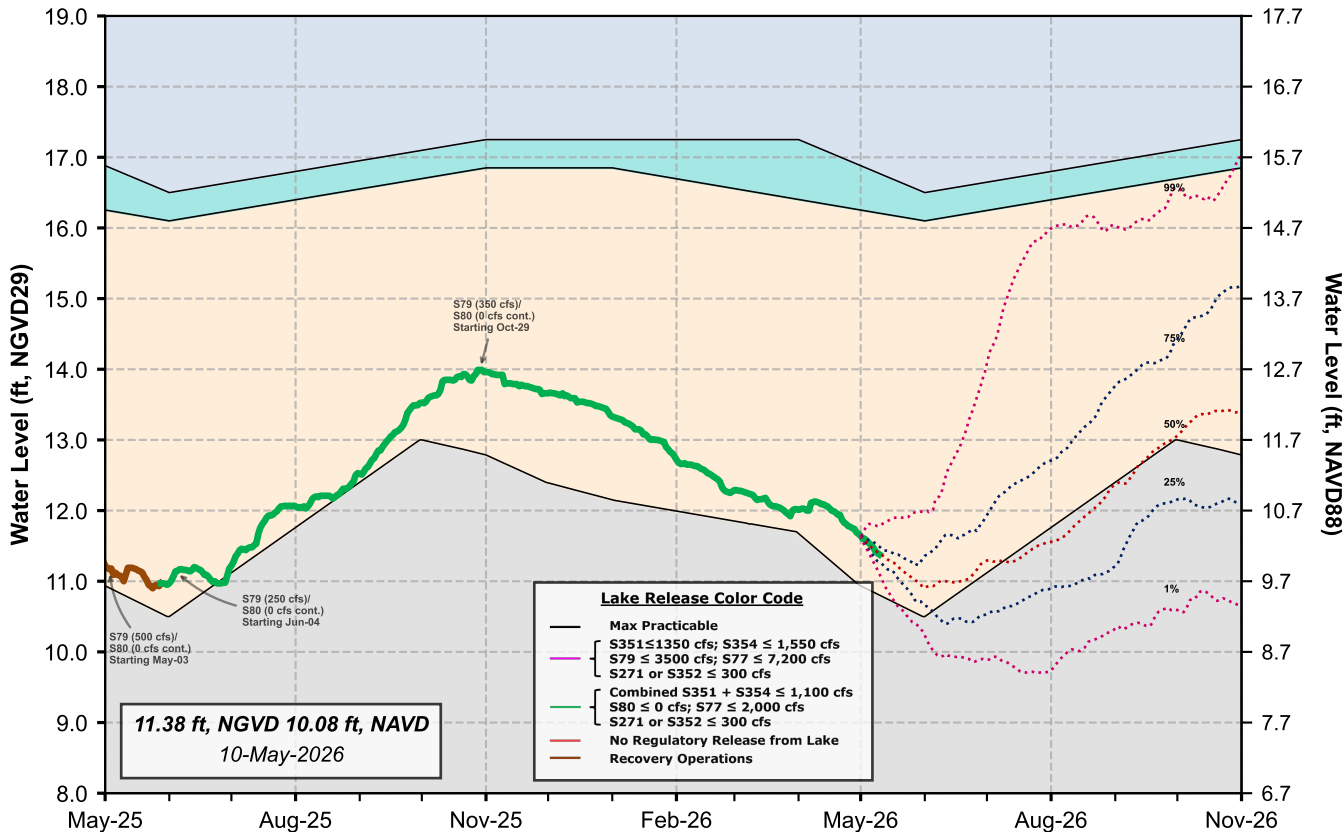

Lake Okeechobee Water Level History and Projected Stages

Zone A

Zone BC

Zone D

WSMZ