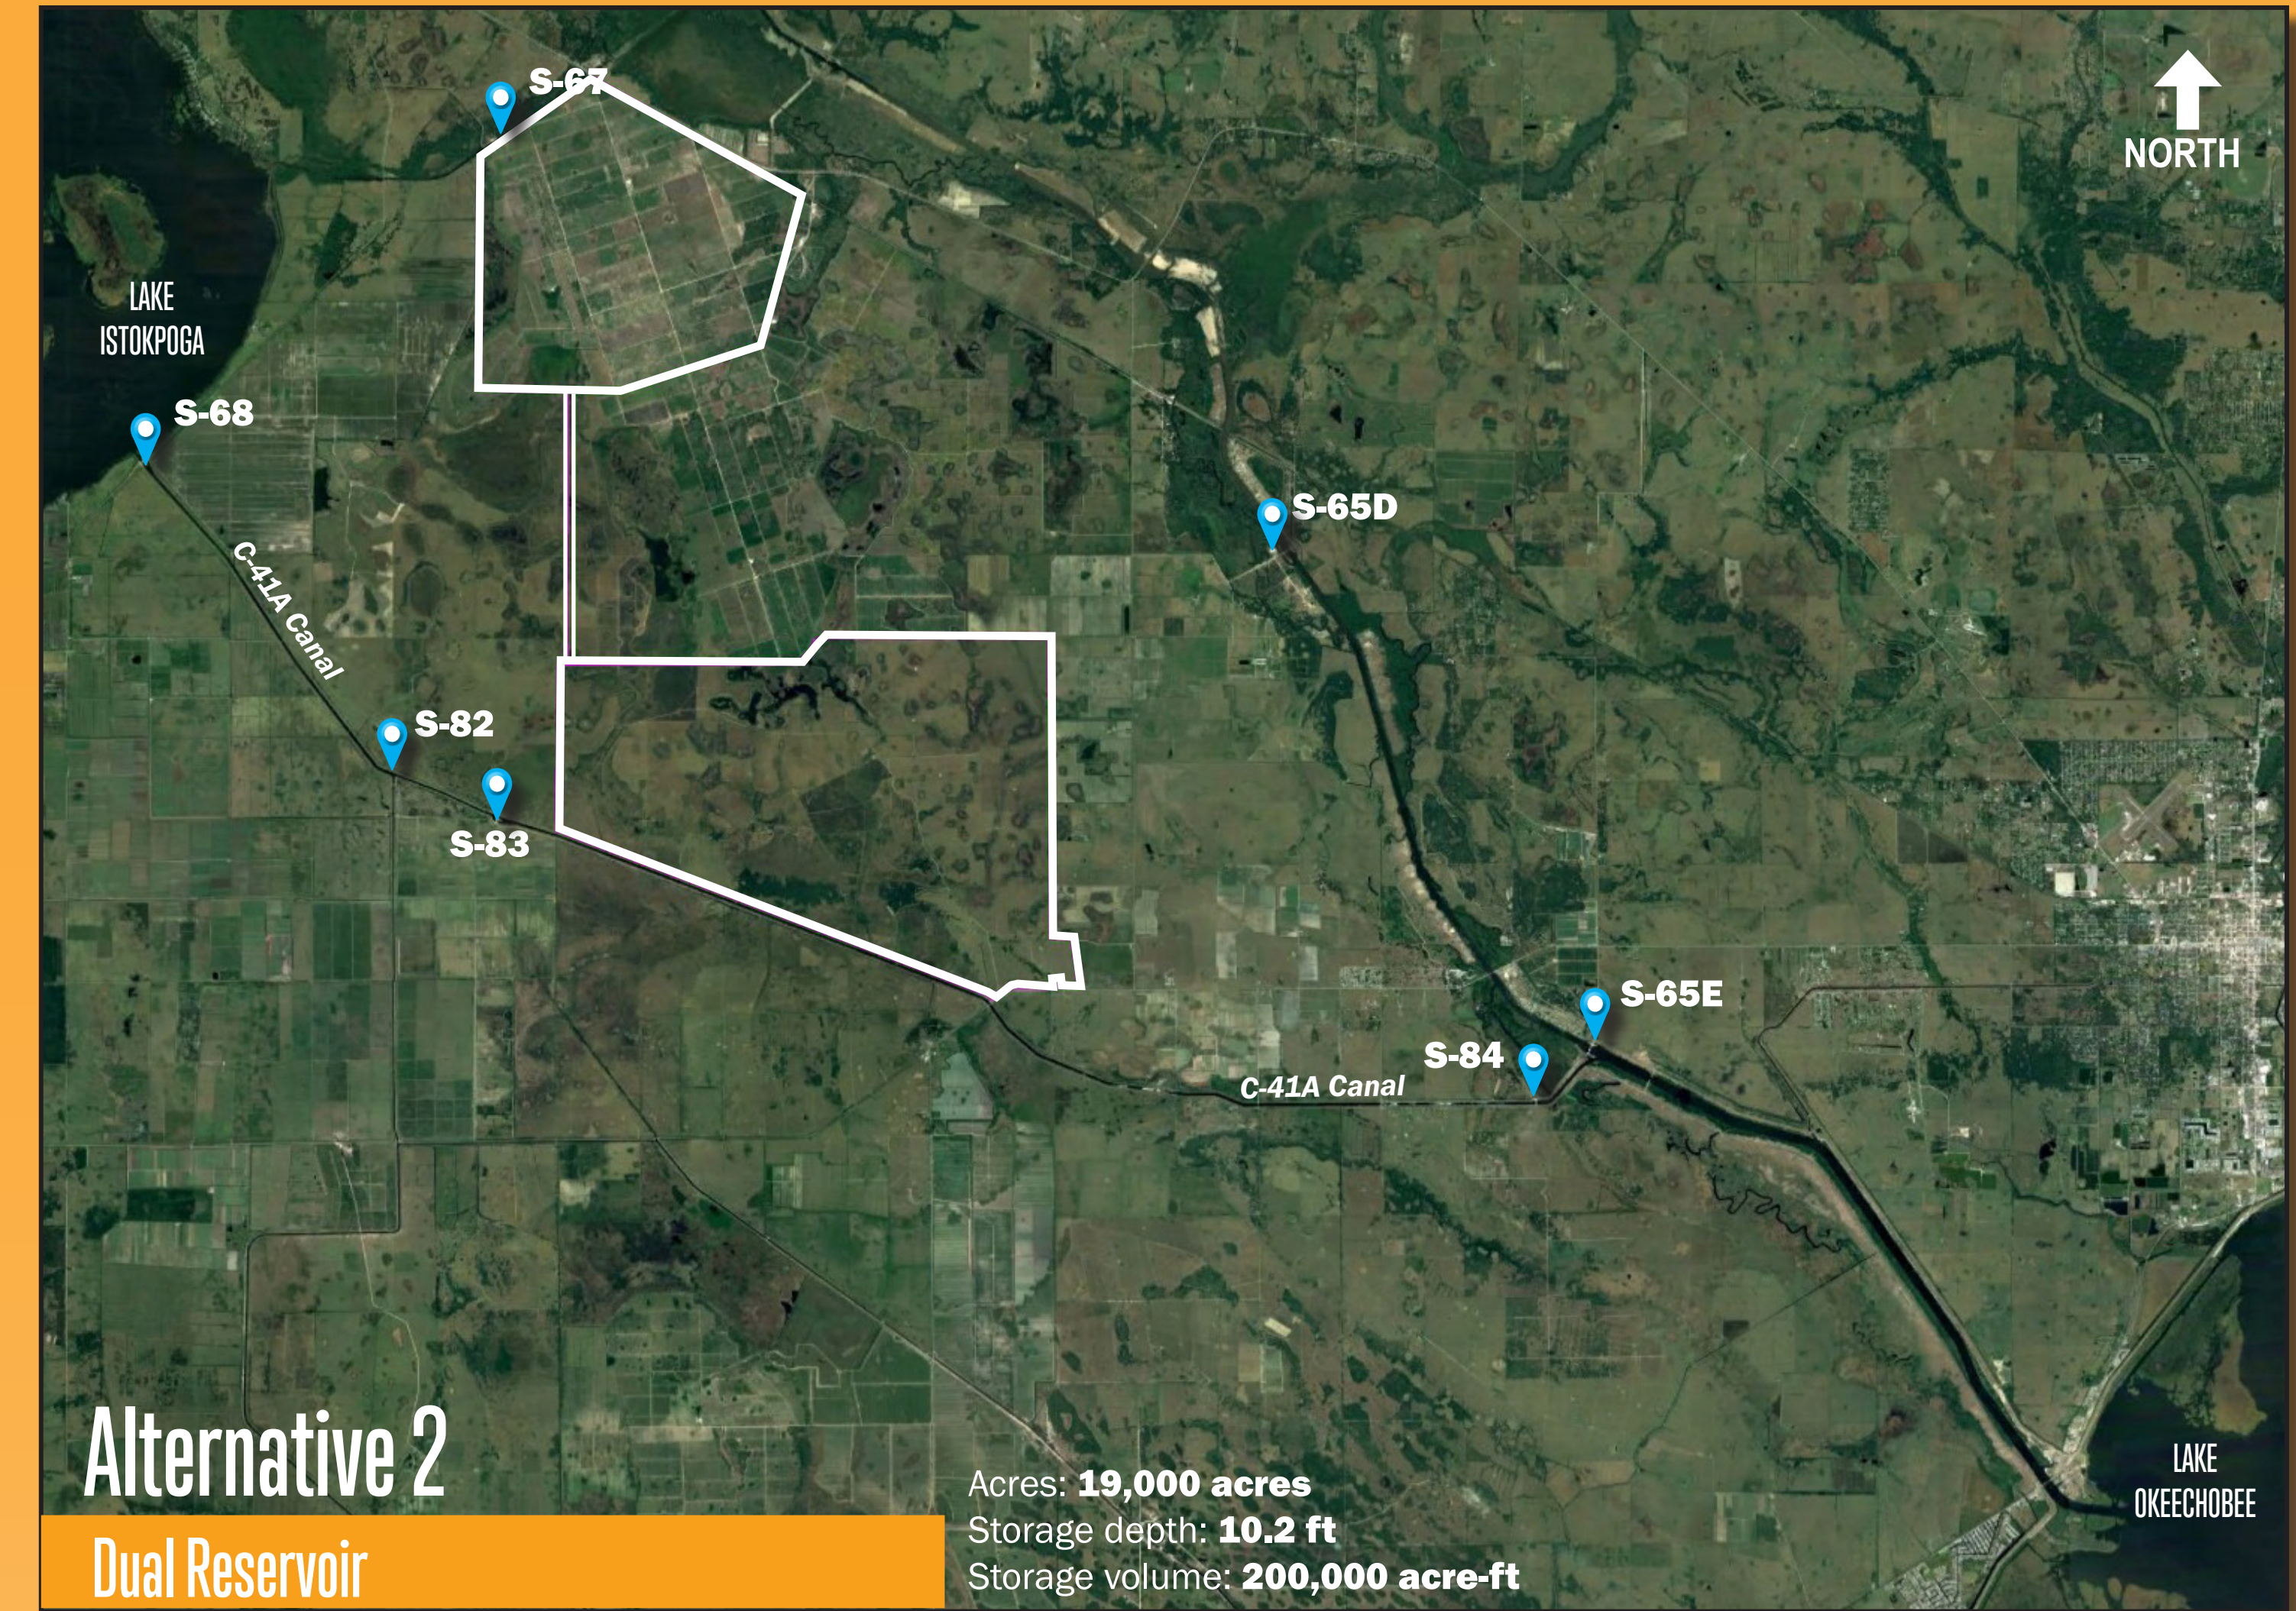

LOCAR Initial Array of Alternatives

North of Lake Okeechobee Storage Reservoir Section 203 Study being conducted by SFWMD

Legend

- Proposed Reservoir Boundary
- Other Alternative Reservoir Boundary