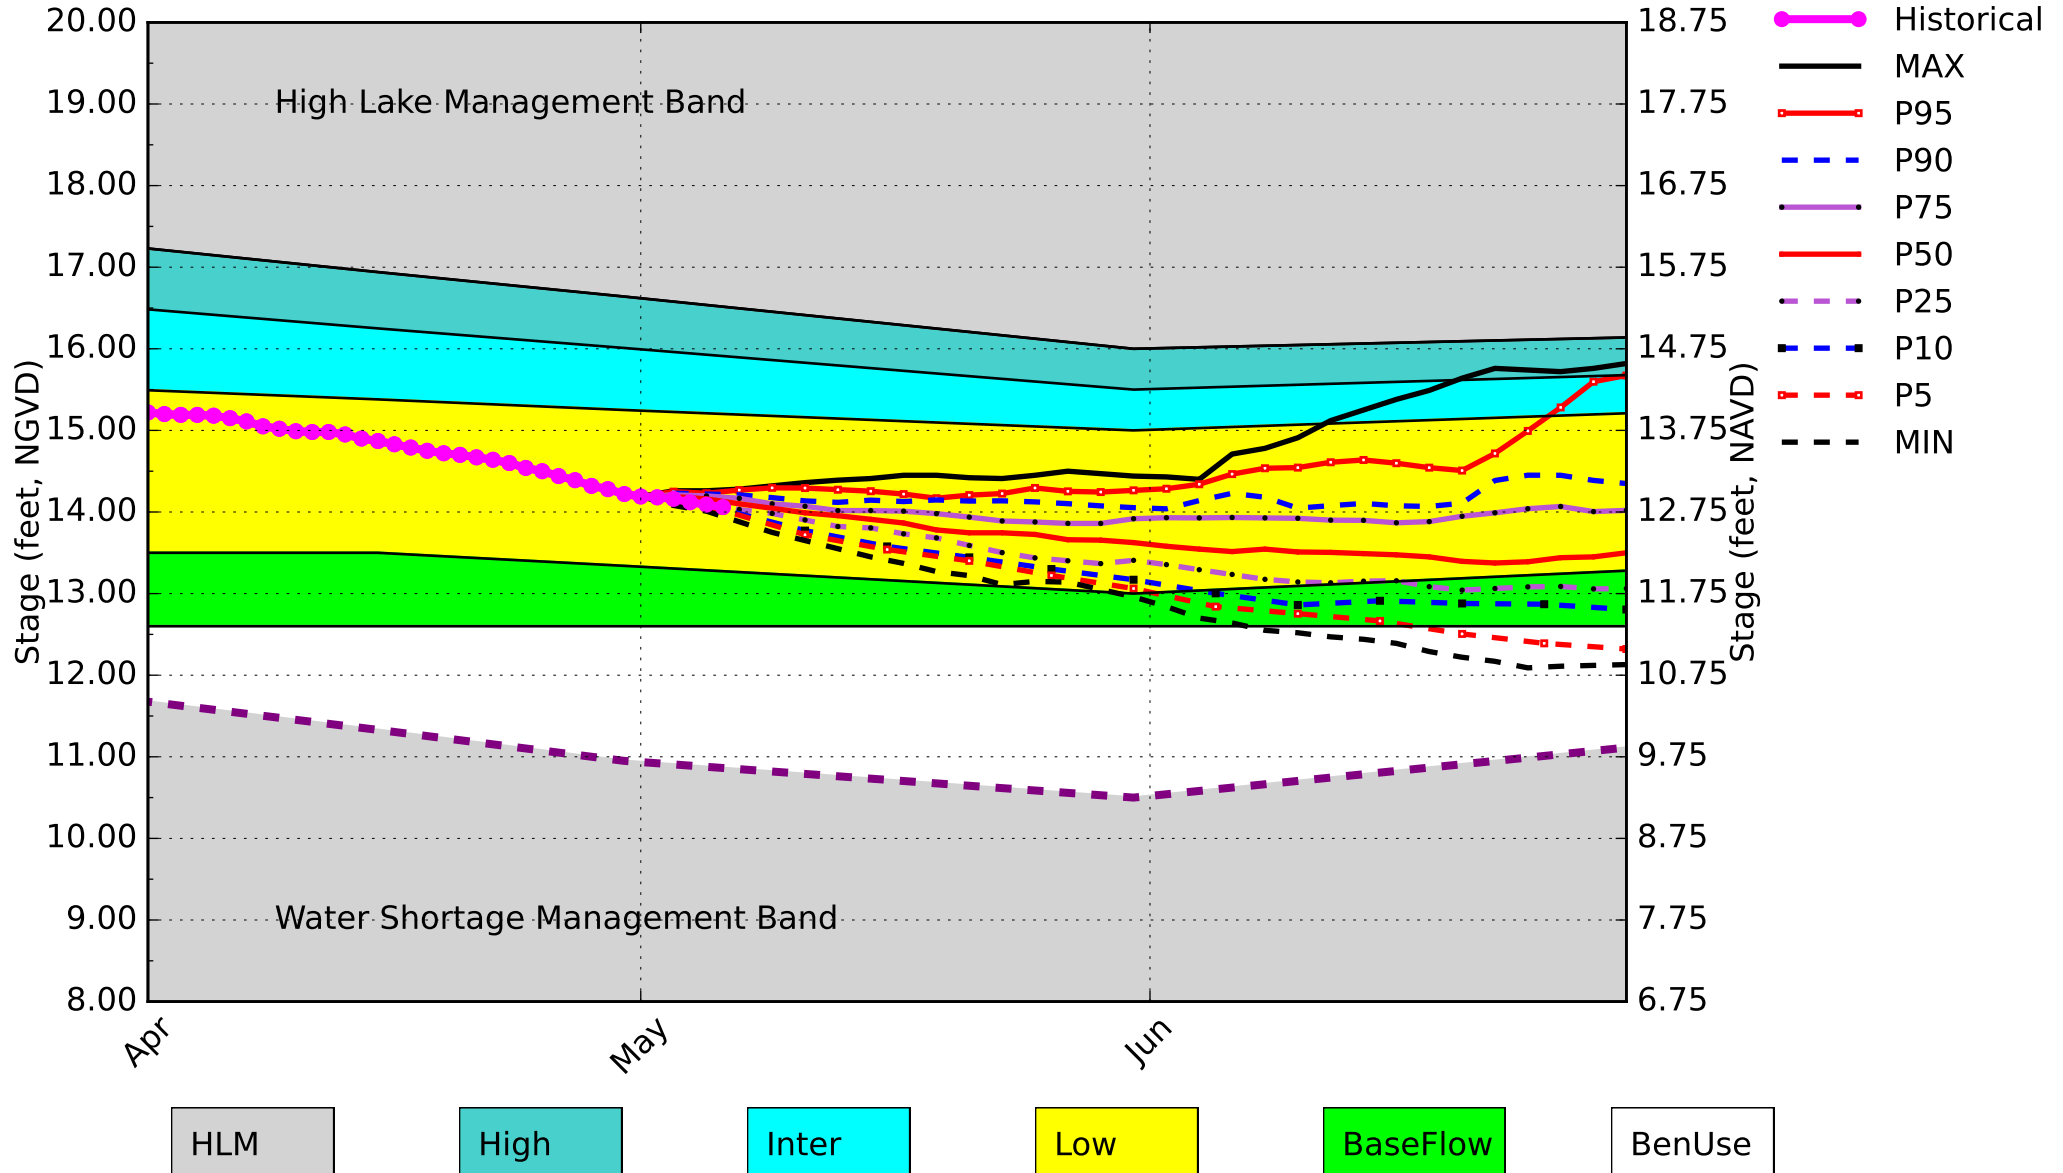

Lake Okeechobee SFWMM May 2024 Position Analysis

Percentiles PA

(See assumptions on the Position Analysis Results website)