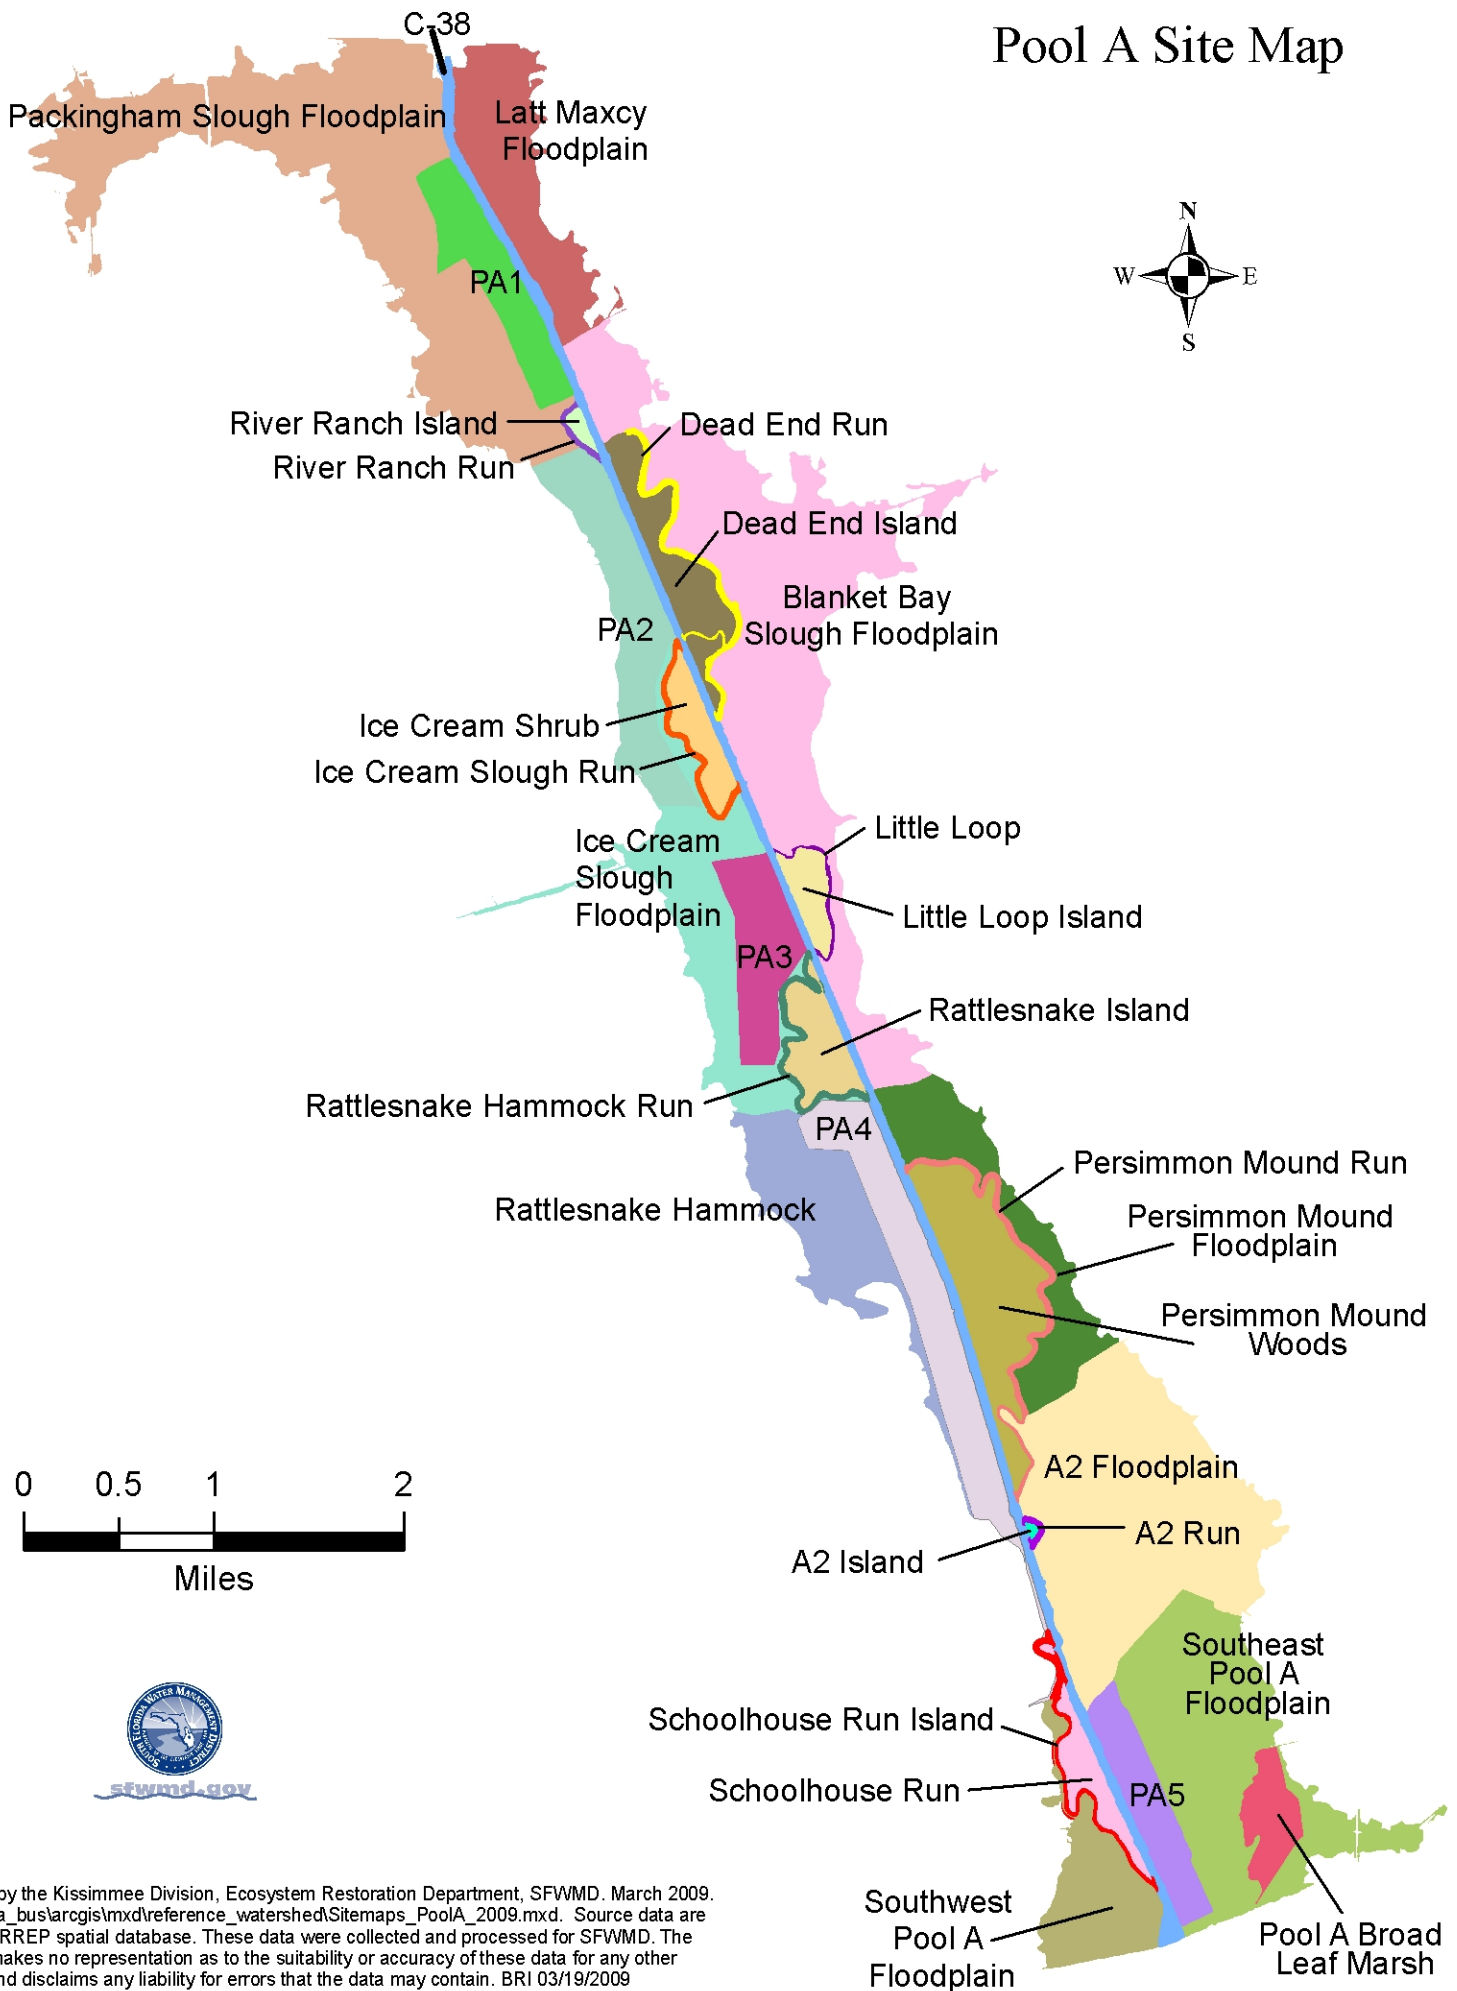

# Pool A Site Map

Compiled by the Kissimmee Division, Ecosystem Restoration Department, SFWMD. March 2009. \\ha1-fs1\fa\_bus\arcgis\mxd\reference\_watershed\Sitemaps\_PoolA\_2009.mxd. Source data are from the KRREP spatial database. These data were collected and processed for SFWMD. The SFWMD makes no representation as to the suitability or accuracy of these data for any other purpose and disclaims any liability for errors that the data may contain. BRI 03/19/2009

# Pool B Site Map

Compiled by the Kissimmee Division, Ecosystem Restoration Department, SFWMD. March 2009. \\ha1-fs1\fa\_bus\arcgis\mxd\reference\_watershed\Sitemaps\_PoolB\_2009.mxd. Source data are from the KRREP spatial database. These data were collected and processed for SFWMD. The SFWMD makes no representation as to the suitability or accuracy of these data for any other purpose and disclaims any liability for errors that the data may contain. BRI 03/19/2009

# Pool C Site Locations

Compiled by the Kissimmee Department, Watershed Management Division, SFWMD. \\ha1-fs1\fa\_bus\arcgis\mxd\krrep\Sitemaps\_PoolC\_2009.mxd April 2001. Map revised March 2009. Source data are from the \KRREP spatial database. Site boundaries were determined by KRR staff. These data were collected and processed for the SFWMD. The SFWMD makes no representation as to the suitability or accuracy of these data for any other purpose and disclaims any liability for errors that the data may contain.

# Pool D Site Map

Compiled by the Kissimmee Division, Ecosystem Restoration Department, SFWMD. March 2009. \\ha1-fs1fa\_bus\arcgis\mxd\reference\_watershed\Sitemaps\_PoolD\_2009.mxd. Source data are from the KRREP spatial database. These data were collected and processed for SFWMD. The SFWMD makes no representation as to the suitability or accuracy of these data for any other purpose and disclaims any liability for errors that the data may contain. BRI 03/23/2009