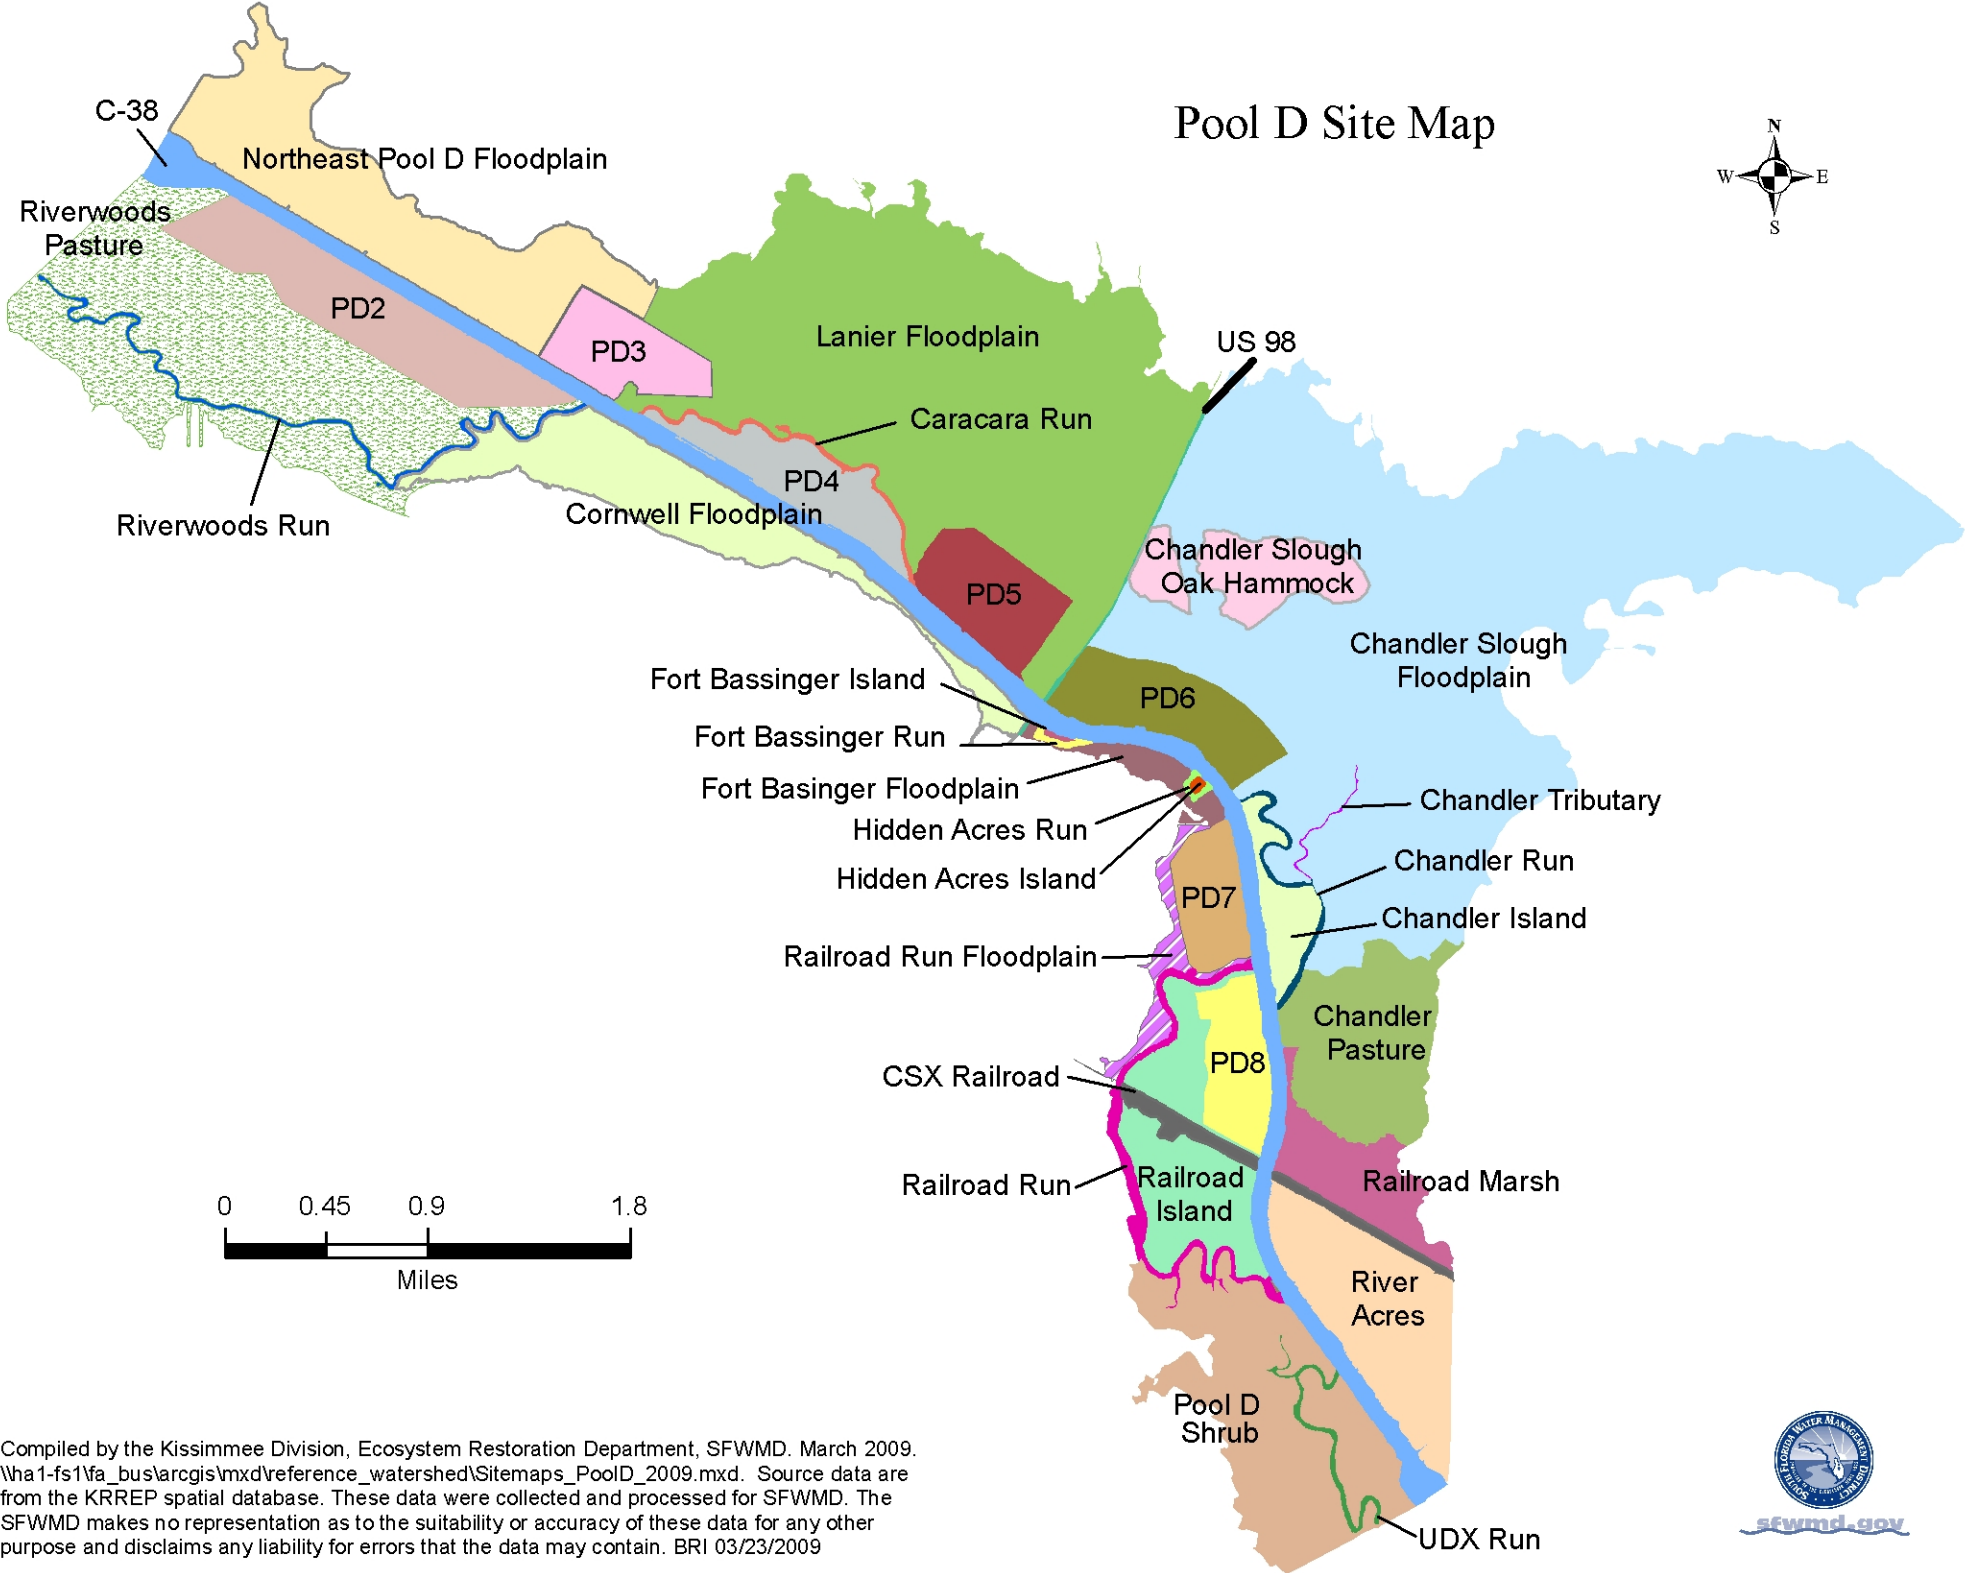

# Pool A Site Map

Compiled by the Kissimmee Division, Ecosystem Restoration Department, SFWMD. March 2009. \\ha1-fs1\fa\_bus\arcgis\mxd\reference\_watershed\Sitemaps\_PoolA\_2009.mxd. Source data are from the KRREP spatial database. These data were collected and processed for SFWMD. The SFWMD makes no representation as to the suitability or accuracy of these data for any other purpose and disclaims any liability for errors that the data may contain. BRI 03/19/2009

# Pool B Site Map

Compiled by the Kissimmee Division, Ecosystem Restoration Department, SFWMD. March 2009. \\ha1-fs1\fa\_bus\arcgis\mxd\reference\_watershed\Sitemaps\_PoolB\_2009.mxd. Source data are from the KRREP spatial database. These data were collected and processed for SFWMD. The SFWMD makes no representation as to the suitability or accuracy of these data for any other purpose and disclaims any liability for errors that the data may contain. BRI 03/19/2009

# Pool C Site Locations

Compiled by the Kissimmee Department, Watershed Management Division, SFWMD. \\ha1-fs1\fa\_bus\arcgis\mxd\krrep\Sitemaps\_PoolC\_2009.mxd April 2001. Map revised March 2009. Source data are from the \KRREP spatial database. Site boundaries were determined by KRR staff. These data were collected and processed for the SFWMD. The SFWMD makes no representation as to the suitability or accuracy of these data for any other purpose and disclaims any liability for errors that the data may contain.

# Pool D Site Map

Compiled by the Kissimmee Division, Ecosystem Restoration Department, SFWMD. March 2009. \\ha1-fs1fa\_bus\arcgis\mxd\reference\_watershed\Sitemaps\_PoolD\_2009.mxd. Source data are from the KRREP spatial database. These data were collected and processed for SFWMD. The SFWMD makes no representation as to the suitability or accuracy of these data for any other purpose and disclaims any liability for errors that the data may contain. BRI 03/23/2009