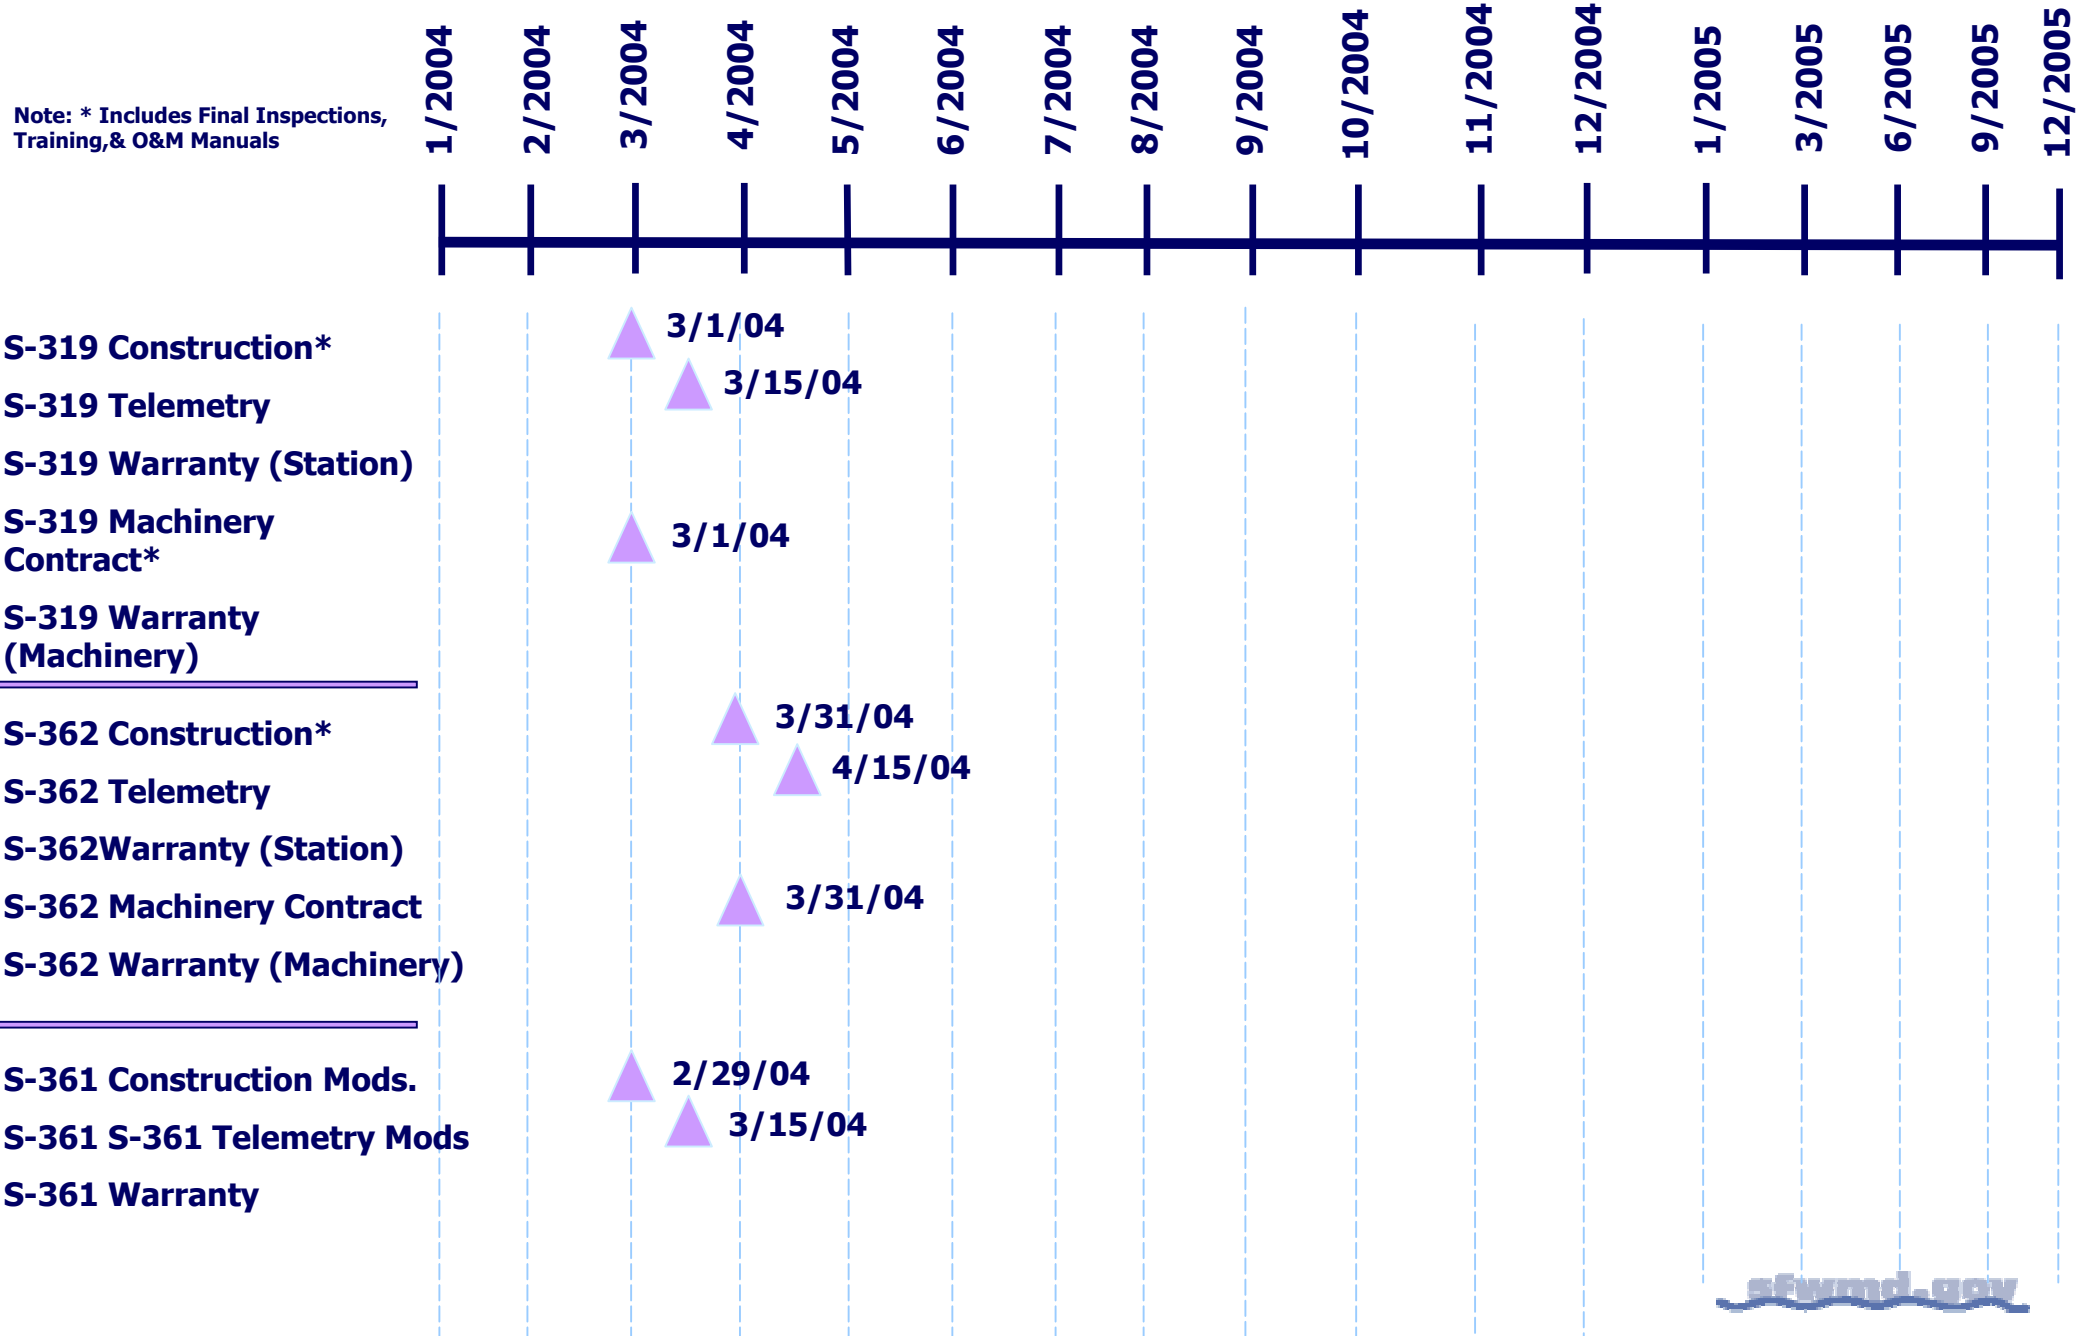

STA-1E Partnering

Jan 2004

Note: * Includes Final Inspections, Training, & O&M Manuals

STA-1E Partnering

Jan 2004