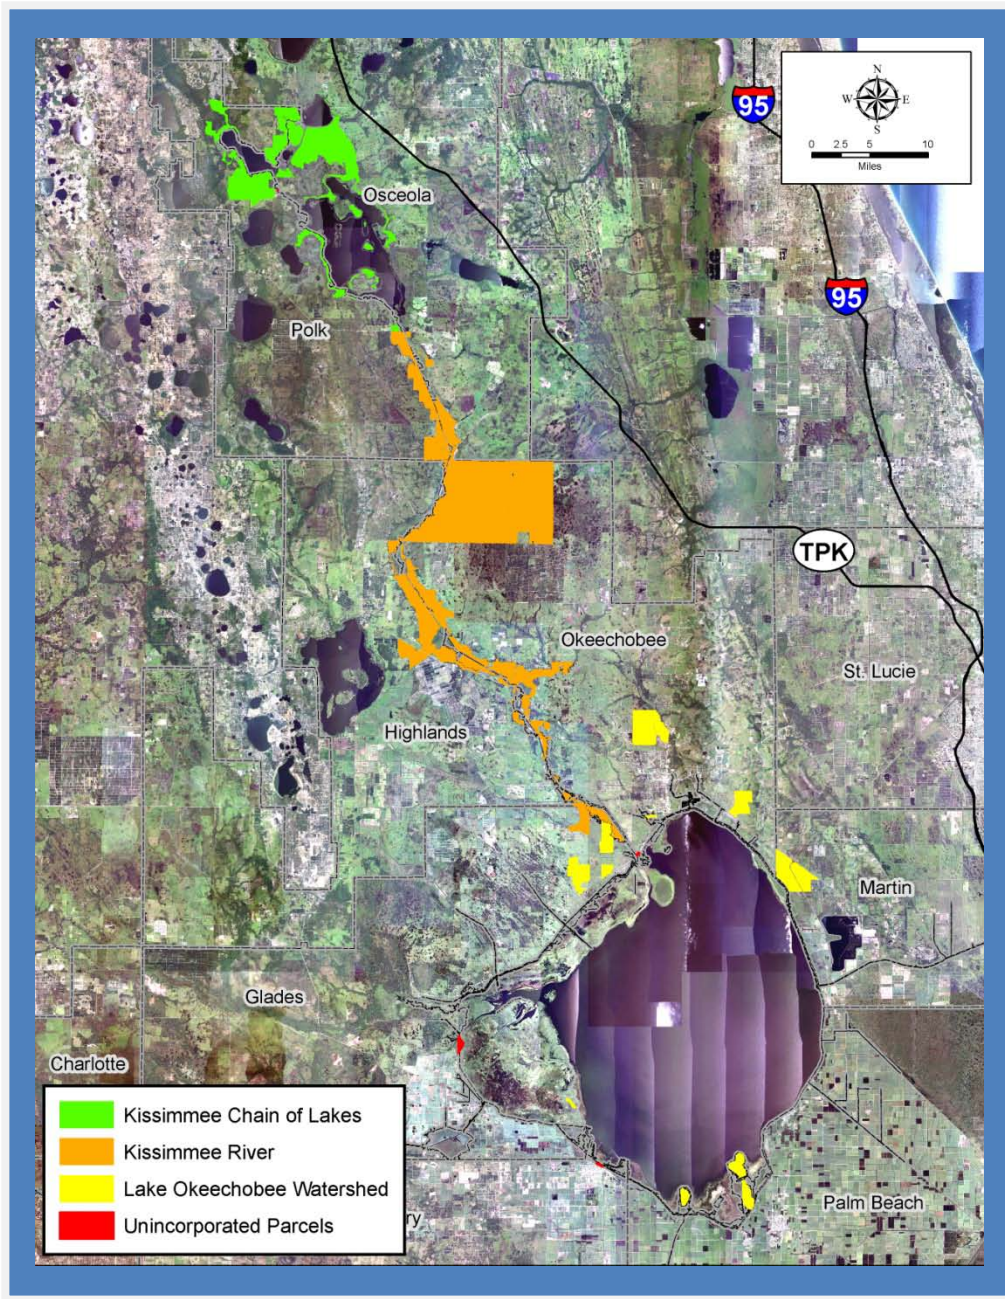

Land Assessment Region: Kissimmee/Okeechobee

Project Areas:

- [Kissimmee Chain of Lakes](#)
- [Kissimmee River](#)
- [Lake Okeechobee Watershed](#)
- [Unassociated Parcels](#)

IMPORTANT DISCLAIMER: All maps in this document are a conceptual or planning tool only. The South Florida Water Management District does not guarantee or make any representation regarding the information contained herein. It is not self-executing or binding, and does not affect the interests of any persons or properties, including any present or future right or use of real property.