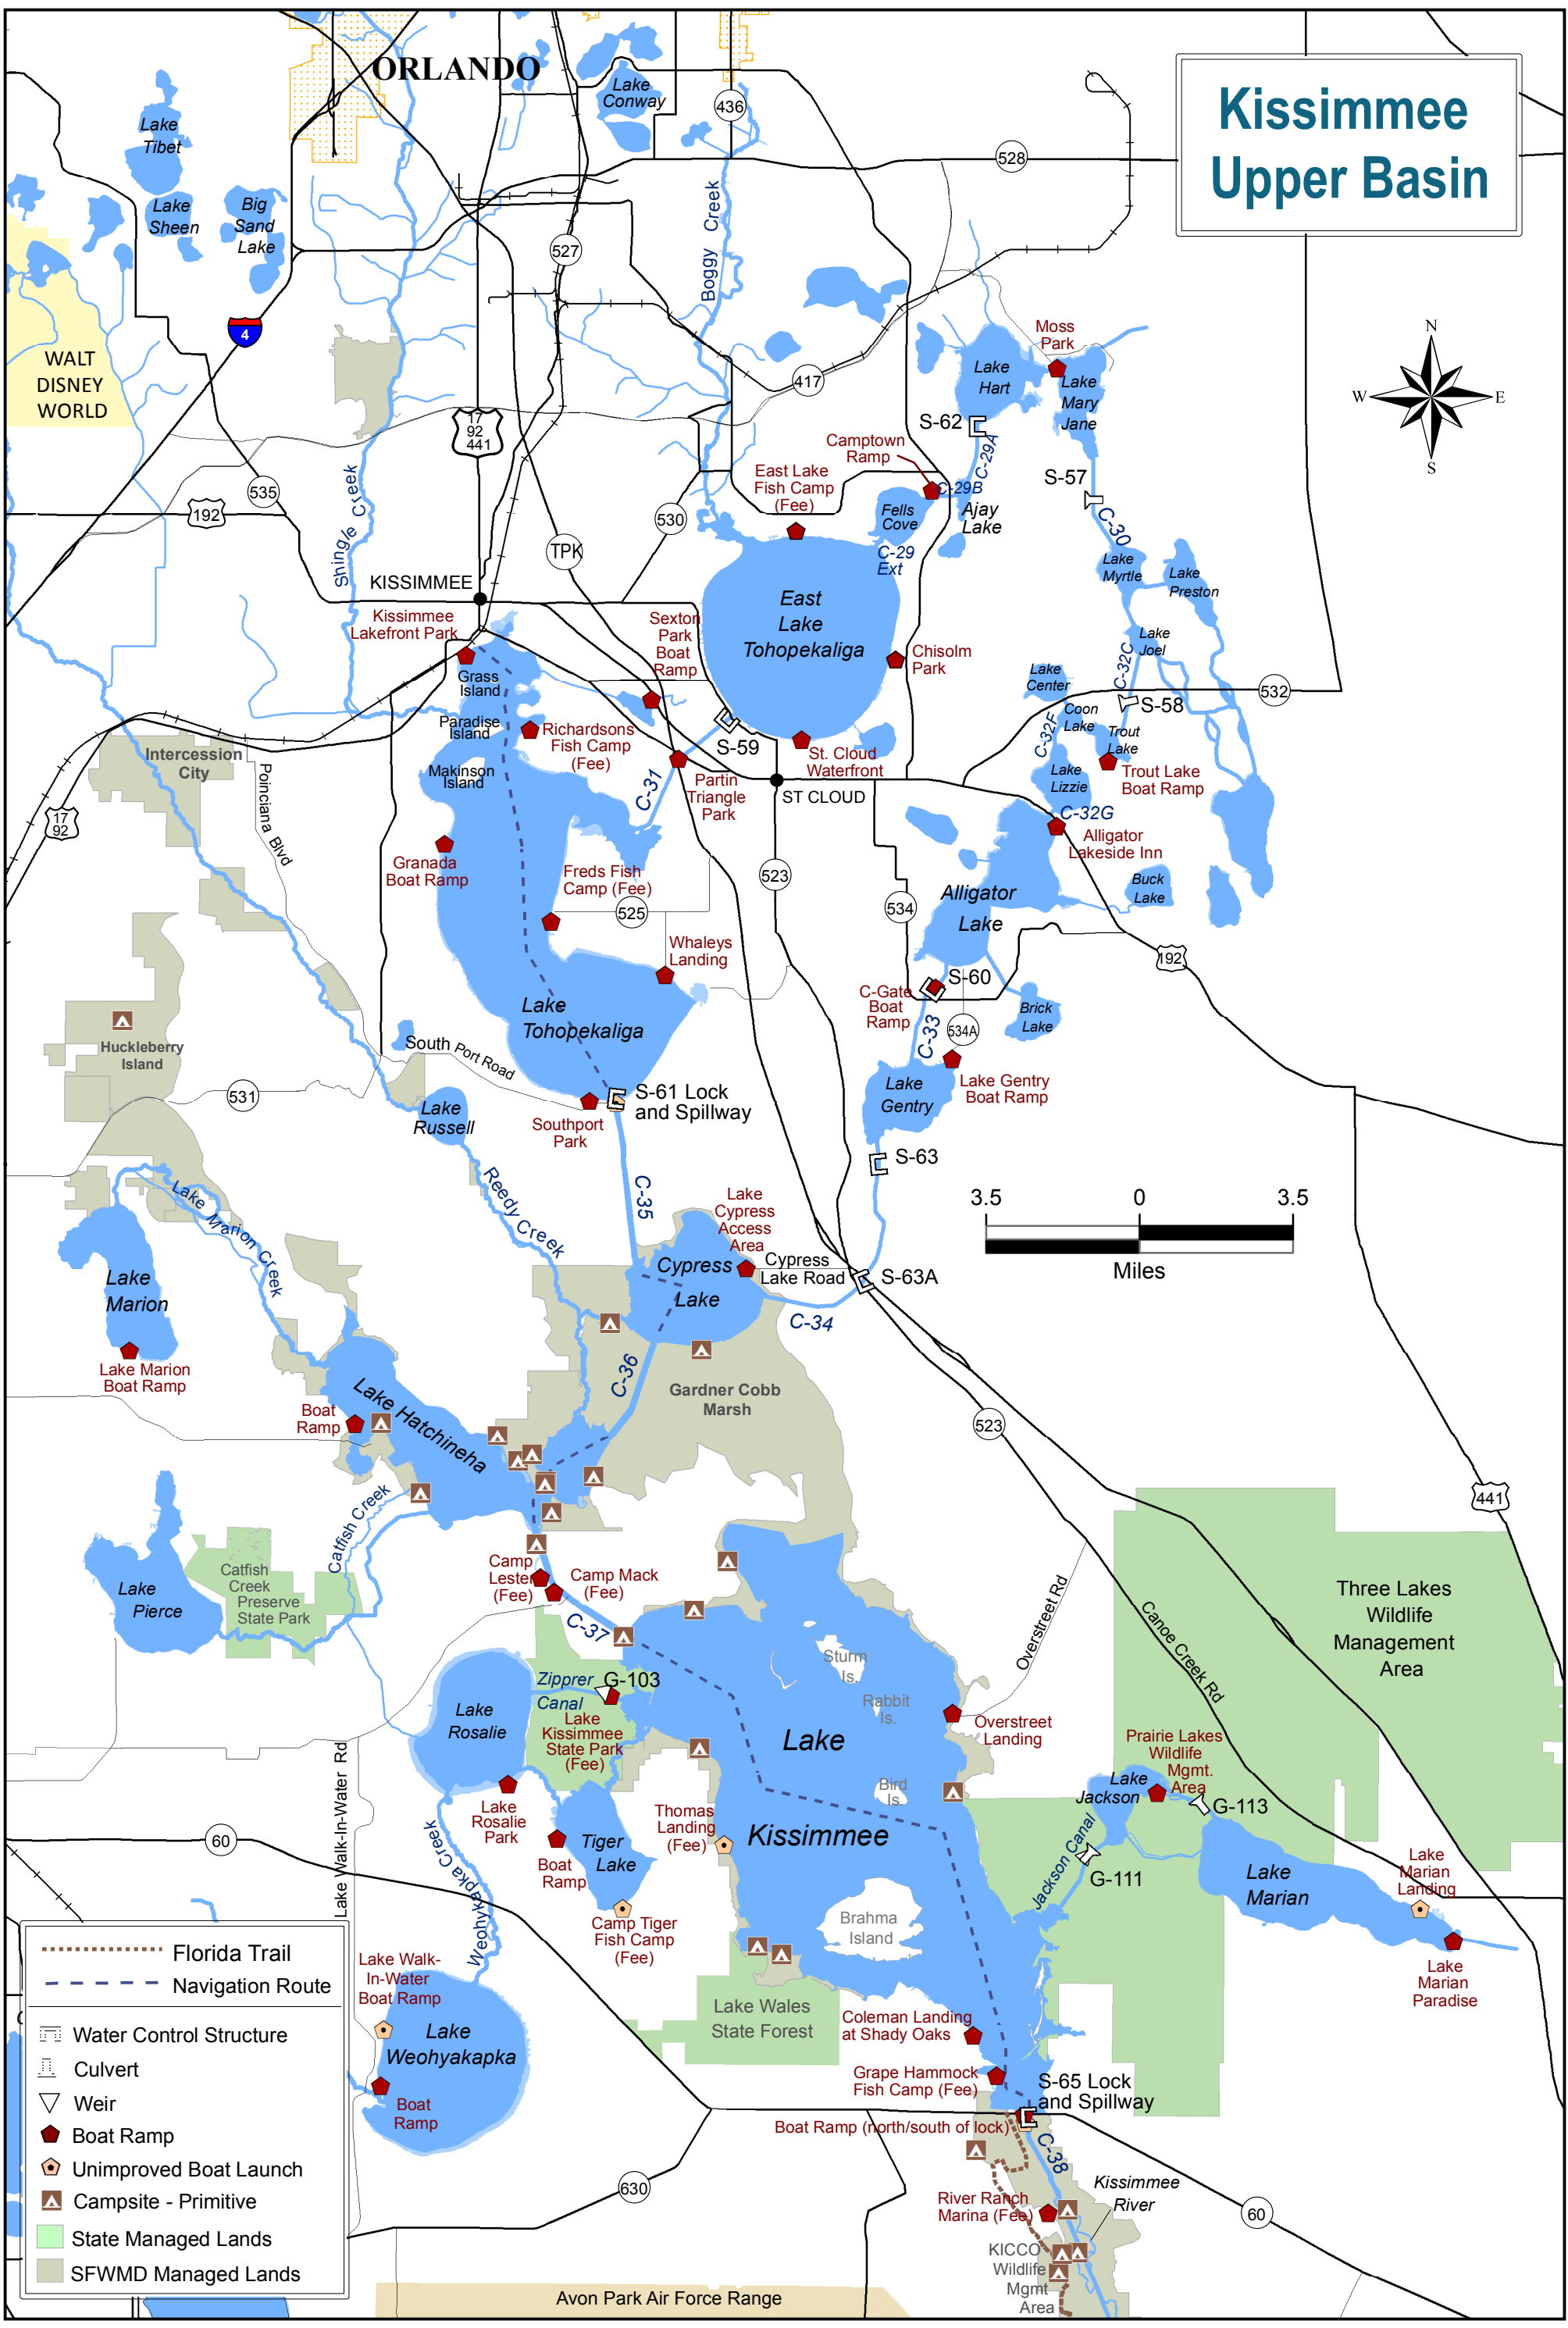

Kissimmee Upper Basin

- - - - - Florida Trail
- - - - - Navigation Route
- Water Control Structure
- Culvert
- Weir
- Boat Ramp
- Unimproved Boat Launch
- Campsite - Primitive
- State Managed Lands
- SFWMD Managed Lands

60

630

60

Lake Walk-In-Water Rd

Overstreet Rd

Canoe Creek Rd

Jackson Canal

Lake Walk-In-Water Rd

17 92

531

525

523

534

192

3.5

Miles

Canoe Creek Rd

Jackson Canal