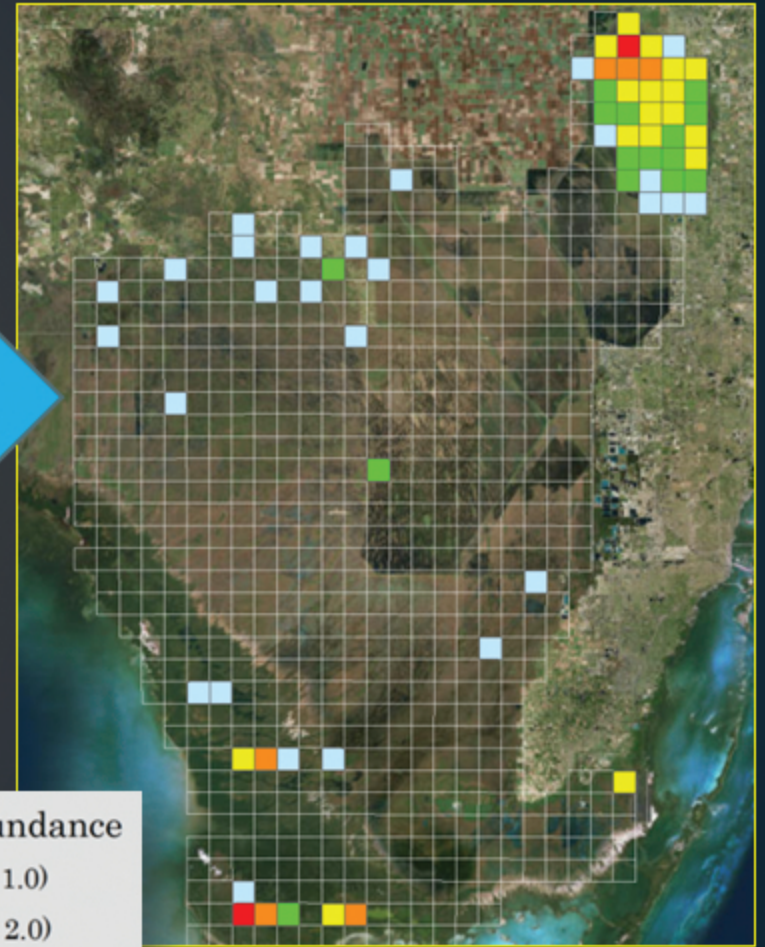

Old World Climbing Fern

1995 - 2015

1995

2015

Invasive Species Abundance

	Very Sparse	(0.1 - 1.0)
	Sparse	(1.1 - 2.0)
	Intermediate	(2.1 - 5.0)
	High	(5.1 - 10.0)
	Very High	(10.1 - 24.0)