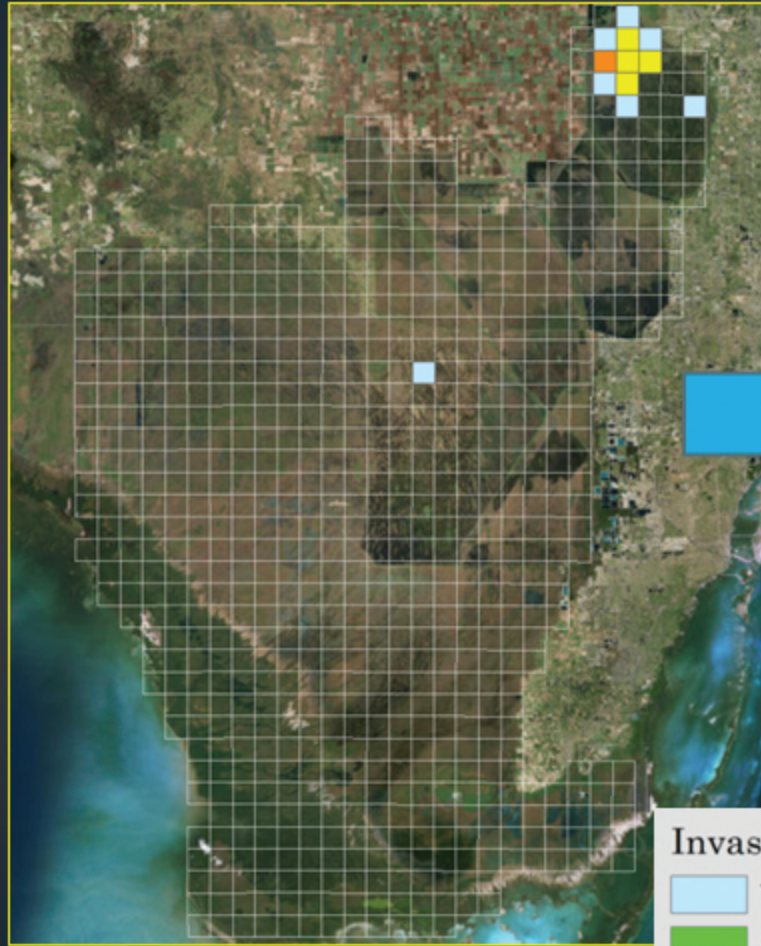

Old World Climbing Fern

1995 - 2015

1995

2015

Invasive Species Abundance

	Very Sparse	(0.1 - 1.0)
	Sparse	(1.1 - 2.0)
	Intermediate	(2.1 - 5.0)
	High	(5.1 - 10.0)
	Very High	(10.1 - 24.0)