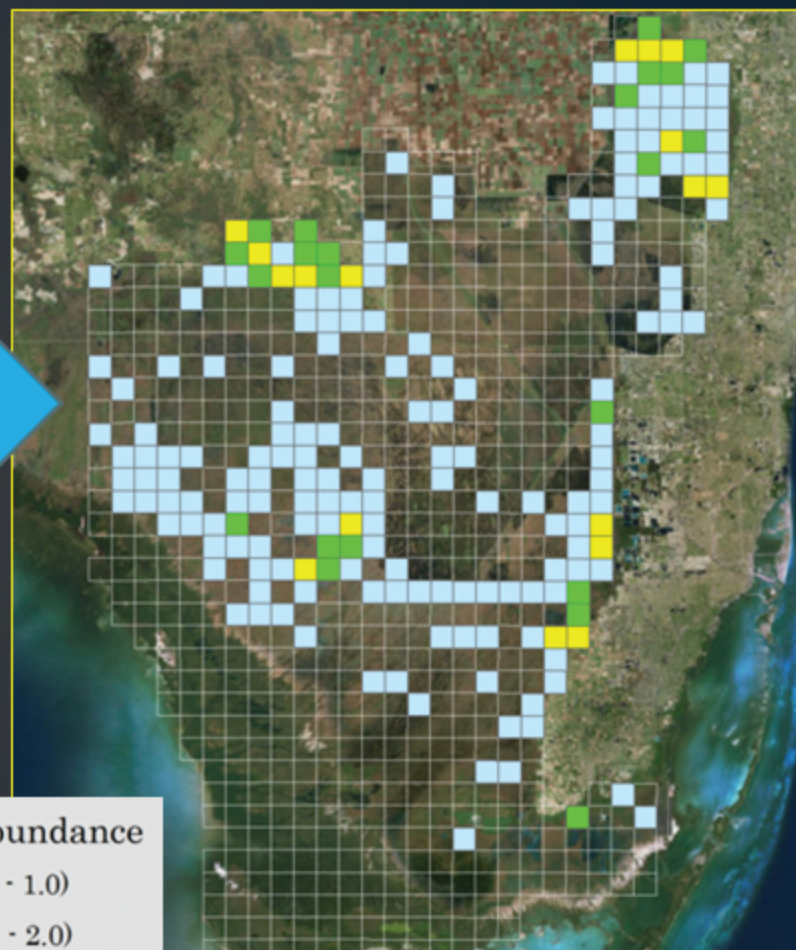

Melaleuca 1995 - 2015

1995

2015

Invasive Species Abundance

	Very Sparse	(0.1 - 1.0)
	Sparse	(1.1 - 2.0)
	Intermediate	(2.1 - 5.0)
	High	(5.1 - 10.0)
	Very High	(10.1 - 24.0)