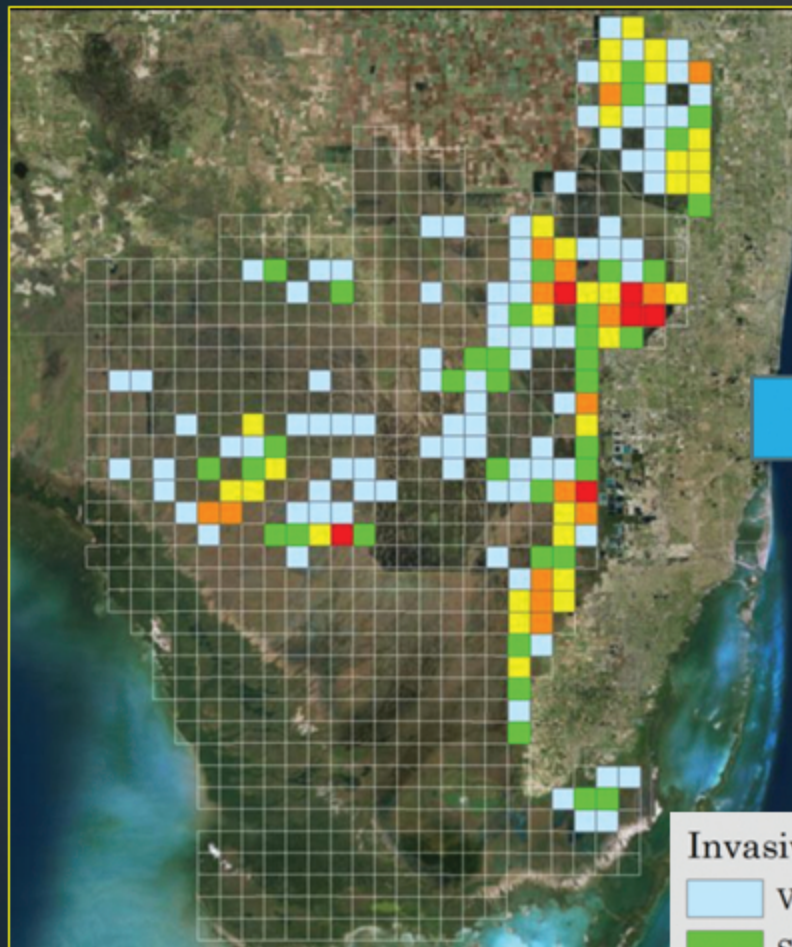

Melaleuca 1995 - 2015

1995

2015

Invasive Species Abundance

	Very Sparse	(0.1 - 1.0)
	Sparse	(1.1 - 2.0)
	Intermediate	(2.1 - 5.0)
	High	(5.1 - 10.0)
	Very High	(10.1 - 24.0)